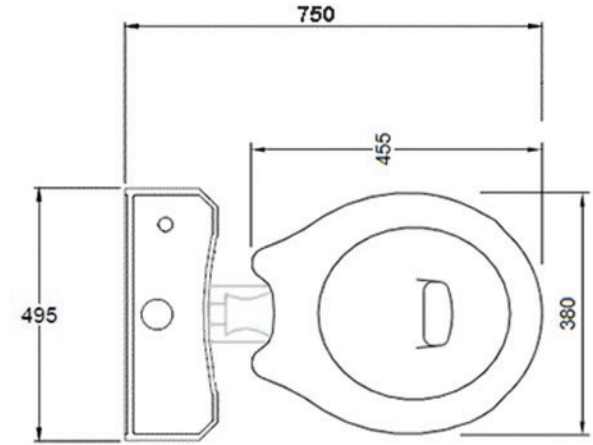

Side Elevation

Front Elevation

Plan

DO NOT SCALE DRAWING

V1.1	30/03/2021	Design Update
------	------------	---------------

TITLE:  
Healey & Lord Classic Collection Low Level Toilet

DATE:  
30/04/2024

PRODUCT CODE:  
HL204x

SCALE: NTS  
PAPER: A4

HEALEY & LORD

Website: [www.healeyandlord.co.uk](http://www.healeyandlord.co.uk)  
Tel: 01603 488709  
Email: [sales@healeyandlord.co.uk](mailto:sales@healeyandlord.co.uk)  
Address: Healey & Lord, MAG Building,  
Vulcan Road South, Norwich, Norfolk, NR6 6AF