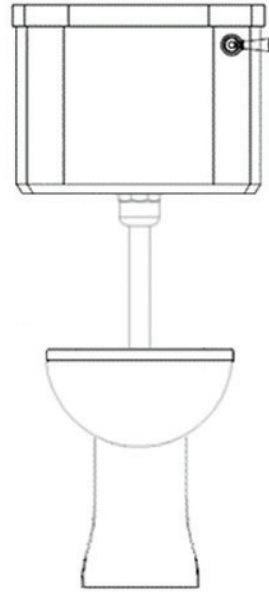

Side Elevation

Front Elevation

Plan

DO NOT SCALE DRAWING

V1.1	30/03/2021	Design Update
------	------------	---------------

TITLE:  
Healey & Lord Classic Collection Low Level Toilet

DATE:  
30/04/2024

PRODUCT CODE:  
HL204x