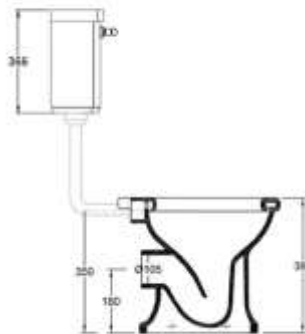

Timeless and full of character, the Healey & Lord Classic Collection provides a traditional, yet functional aesthetic.

Approvals: WRAS Approved Cistern Fittings

Dimensions: 380 x 750 x 1050 mm (W x D x H)

OAK
HL2012

WHITE
HL2013

BLACK
HL2014

Need more information?

Call us on **01603 488709** or
e-mail us at sales@healeyandlord.co.uk

Plan

Side Elevation

Front Elevation