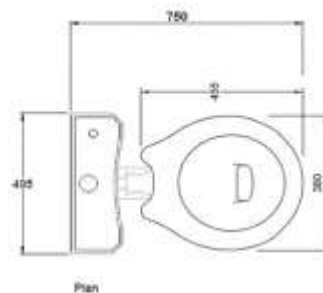

Timeless and full of character, the Healey & Lord Classic Collection provides a traditional, yet functional aesthetic.

Approvals: WRAS Approved Cistern Fittings

Dimensions: 380 x 750 x 1050 mm (W x D x H)

OAK
HL2012

WHITE
HL2013

BLACK
HL2014

Need more information?

Call us on **01603 488709** or
e-mail us at sales@healeyandlord.co.uk

Plan

Side Elevation

Front Elevation