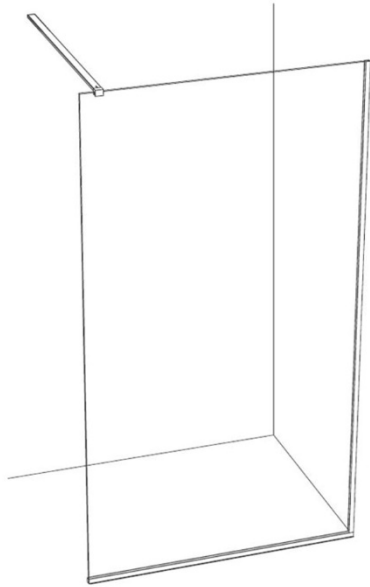

HEALEY & LORD

CLASSIC COLLECTION

WALK-IN SHOWER ENCLOSURE

HL660x

Healey & Lord Classic Collection shower enclosures are made from premium quality 10mm glass, with an ultra clear finish as standard. The Classic shower enclosure range has been designed without brackets to give a minimalist look, with metalwork finishes that complement our Classic range of showers and accessories.

The Healey & Lord Classic Collection walk-in shower enclosure is available in widths from 800mm to 1200mm. The enclosure includes 10mm toughened safety glass with an ultra clear finish, bracket-free aluminium mounting frame with an adjustable wall profile of 14mm, and a wall-mounted stay bar to support the panel.

This walk-in shower enclosure is available with the wall and floor-mounting frames and stay bar in a Chrome, Nickel or Polished Brass finish to complement our Classic range of showers, and can be paired with any of our rectangular shower trays to complete your shower area.

Dimensions: Width x 10 x 2000 mm (W x D x H)

Warranty: 10 Years on Shower Enclosures – *against manufacturing defects*

OPTIONS

PANEL WIDTH

800mm	900mm	1000mm	1100mm	1200mm
HL6601	HL6602	HL6603	HL6604	HL6605