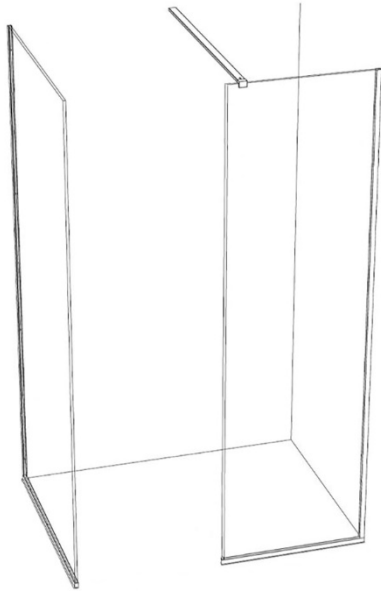

HEALEY & LORD

CLASSIC COLLECTION

WALK-IN SHOWER ENCLOSURE WITH RETURN PANEL

HL66xx

Healey & Lord Classic Collection shower enclosures are made from premium quality 10mm glass, with an ultra clear finish as standard. The Classic shower enclosure range has been designed without brackets to give a minimalist look, with metalwork finishes that complement our Classic range of showers and accessories.

The Healey & Lord Classic Collection walk-in shower enclosure with return panel is available in widths from 800mm to 1200mm, with a return panel width of either 800mm or 900mm. The enclosure includes 10mm toughened safety glass with an ultra clear finish, bracket-free aluminium mounting frame with an adjustable wall profile of 14mm, and a wall-mounted stay bar to support the main panel.

This walk-in shower enclosure is available with the wall and floor-mounting frames and stay bar in a Chrome, Nickel or Polished Brass finish to complement our Classic range of showers, and can be paired with any of our rectangular shower trays to complete your shower area – we recommend purchasing a shower tray with a matching depth to the Return Panel Width selected.

LEFT HAND

RIGHT HAND

METAL FINISH

CHROME
CP

NICKEL
NI

POLISHED
BRASS
PB

Dimensions: Width x Depth x 2000 mm (W x D x H)

Warranty: 10 Years on Shower Enclosures – against manufacturing defects