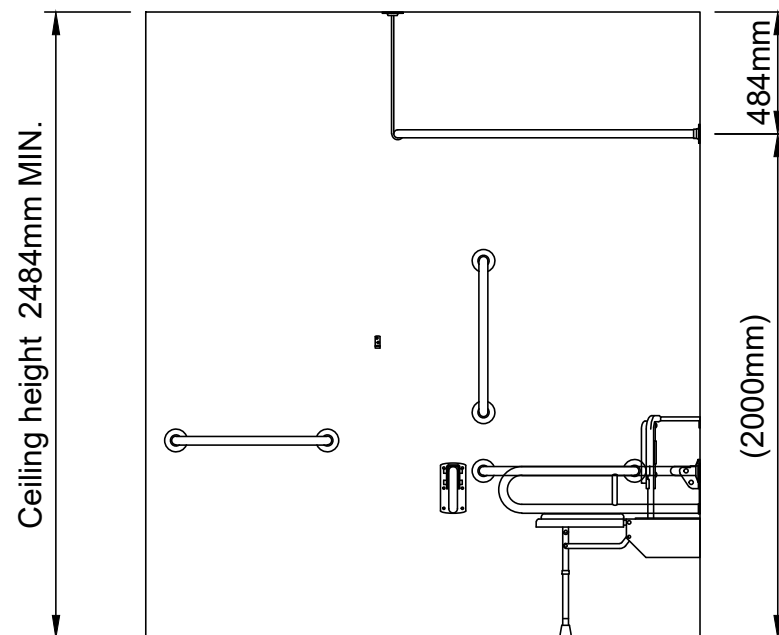

Right Hand

Left Hand

Note:
Curtains omitted
from elevation
for clarity

Ceiling height 2484mm MIN.

Note:
Curtains omitted
from elevation
for clarity

COMMERCIAL RANGE DOC M SHOWER PACK WITH SEAT, GRAB RAILS AND CURTAINS

Part numbers - HL1178BK-LH, HL1178BK-RH & HL1178SS-LH, HL1178SS-RH

HEALEY & LORD

www.healeyandlord.co.uk

E: sales@healeyandlord.co.uk

MAG Group Building, Vulcan Road South, Norwich, Norfolk, NR6 6AF

The information contained in this drawing is the sole property of Healey and Lord Limited. Any reproduction in part or as a whole without the written permission of Healey and Lord Limited is strictly prohibited.