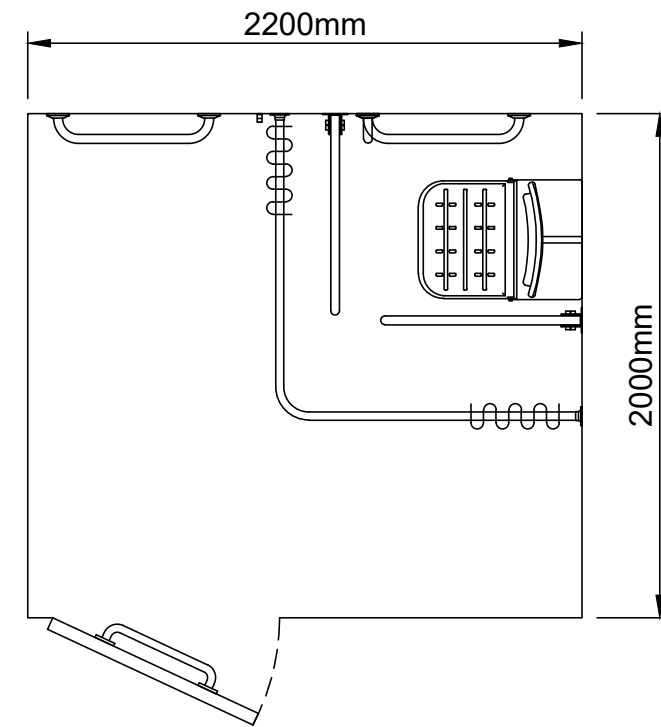

Right Hand

Left Hand

Note:
Curtains omitted
from elevation
for clarity

Ceiling height 2484mm MIN.

Note:
Curtains omitted
from elevation
for clarity

COMMERCIAL RANGE DOC M SHOWER PACK WITH SEAT, GRAB RAILS AND CURTAINS

Part numbers - HL1178BK-LH, HL1178BK-RH & HL1178SS-LH, HL1178SS-RH

HEALEY & LORD

www.healeyandlord.co.uk

E: sales@healeyandlord.co.uk

MAG Group Building, Vulcan Road South, Norwich, Norfolk, NR6 6AF

The information contained in this drawing is the sole property of Healey and Lord Limited. Any reproduction in part or as a whole without the written permission of Healey and Lord Limited is strictly prohibited.