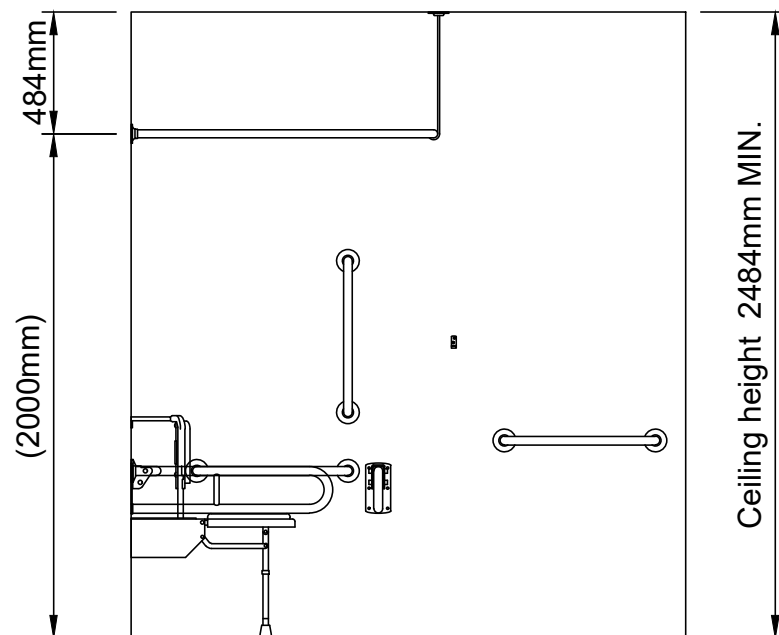

Right Hand

Left Hand

Note:
Curtains omitted
from elevation
for clarity

Ceiling height 2484mm MIN.

Note:
Curtains omitted
from elevation
for clarity

COMMERCIAL RANGE DOC M SHOWER PACK WITH SEAT, GRAB RAILS AND CURTAINS

Part numbers - HL1178BK-LH, HL1178BK-RH & HL1178SS-LH, HL1178SS-RH

HEALEY & LORD

www.healeyandlord.co.uk

E: sales@healeyandlord.co.uk

MAG Group Building, Vulcan Road South, Norwich, Norfolk, NR6 6AF

The information contained in this drawing is the sole property of Healey and Lord Limited. Any reproduction in part or as a whole without the written permission of Healey and Lord Limited is strictly prohibited.