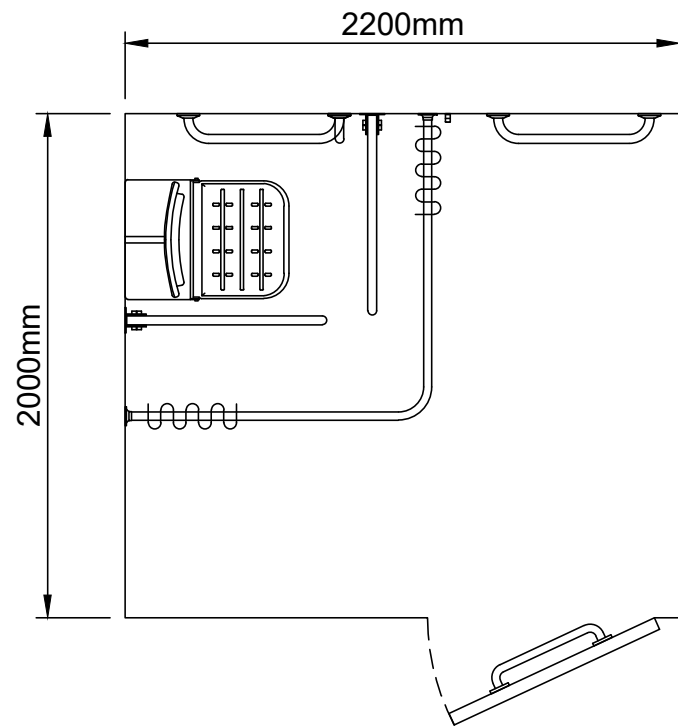

Right Hand

Left Hand

Note:
Curtains omitted
from elevation
for clarity

Ceiling height 2484mm MIN.

Note:
Curtains omitted
from elevation
for clarity

COMMERCIAL RANGE DOC M SHOWER PACK WITH SEAT, GRAB RAILS AND CURTAINS

Part numbers - HL1178BK-LH, HL1178BK-RH & HL1178SS-LH, HL1178SS-RH

HEALEY & LORD

www.healeyandlord.co.uk

E: sales@healeyandlord.co.uk

MAG Group Building, Vulcan Road South, Norwich, Norfolk, NR6 6AF

The information contained in this drawing is the sole property of Healey and Lord Limited. Any reproduction in part or as a whole without the written permission of Healey and Lord Limited is strictly prohibited.