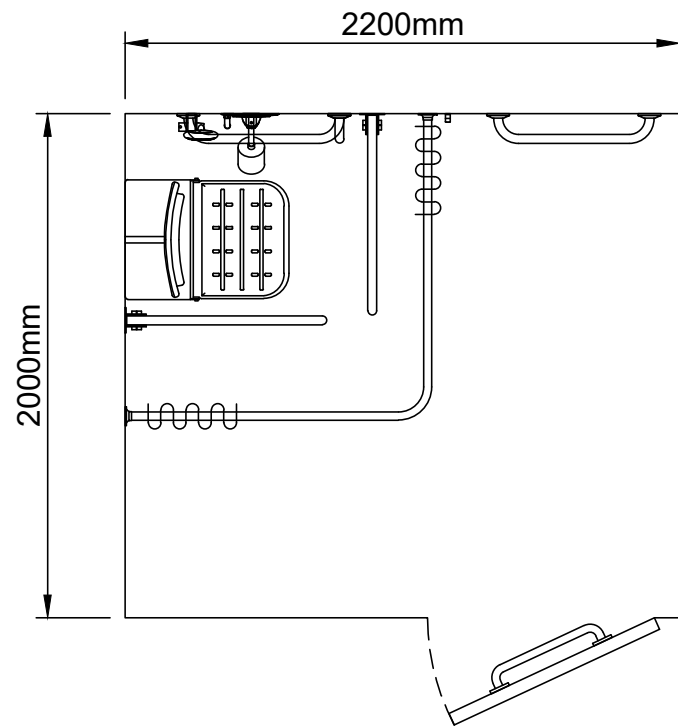

Right Hand

Left Hand

Note:
Curtains omitted
from elevation
for clarity

Ceiling height 2484mm MIN.

Note:
Curtains omitted
from elevation
for clarity

COMMERCIAL RANGE DOC M SHOWER PACK WITH SEAT, GRAB RAILS, CURTAINS AND CONCEALED SHOWER SET

Part numbers - HL1179BK-LH, HL1179BK-RH & HL1179SS-LH, HL1179SS-RH

HEALEY & LORD

www.healeyandlord.co.uk

E: sales@healeyandlord.co.uk

MAG Group Building, Vulcan Road South, Norwich, Norfolk, NR6 6AF

The information contained in this drawing is the sole property of Healey and Lord Limited. Any reproduction in part or as a whole without the written permission of Healey and Lord Limited is strictly prohibited.