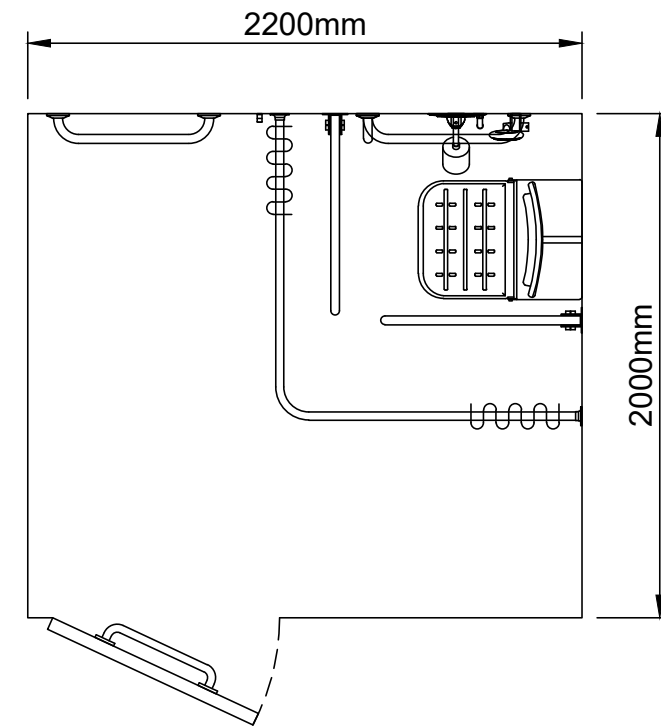

Right Hand

Left Hand

Note:
Curtains omitted
from elevation
for clarity

Ceiling height 2484mm MIN.

Note:
Curtains omitted
from elevation
for clarity

COMMERCIAL RANGE DOC M SHOWER PACK WITH SEAT, GRAB RAILS, CURTAINS AND CONCEALED SHOWER SET

Part numbers - HL1179BK-LH, HL1179BK-RH & HL1179SS-LH, HL1179SS-RH

HEALEY & LORD

www.healeyandlord.co.uk

E: sales@healeyandlord.co.uk

MAG Group Building, Vulcan Road South, Norwich, Norfolk, NR6 6AF

The information contained in this drawing is the sole property of Healey and Lord Limited. Any reproduction in part or as a whole without the written permission of Healey and Lord Limited is strictly prohibited.