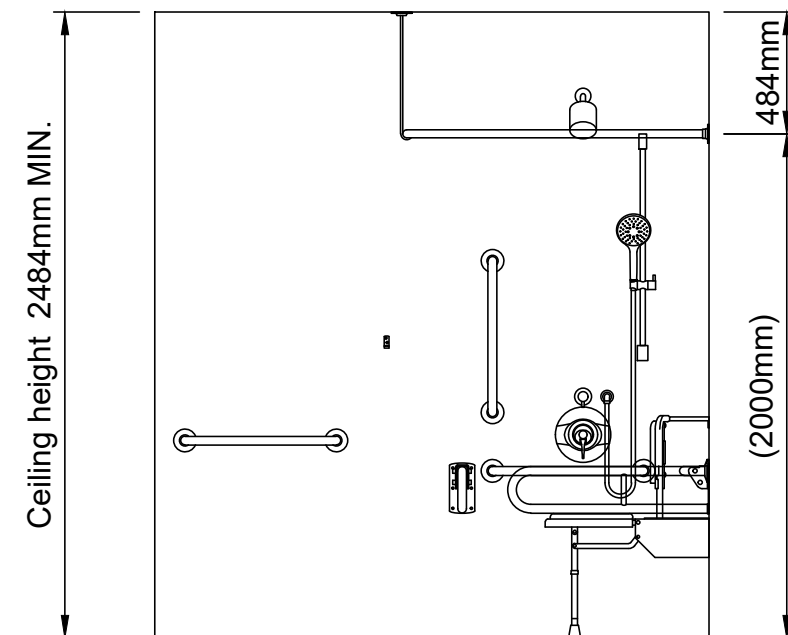

Right Hand

Left Hand

Note:
Curtains omitted
from elevation
for clarity

Ceiling height 2484mm MIN.

Note:
Curtains omitted
from elevation
for clarity

COMMERCIAL RANGE DOC M SHOWER PACK WITH SEAT, GRAB RAILS, CURTAINS AND CONCEALED SHOWER SET

Part numbers - HL1179BK-LH, HL1179BK-RH & HL1179SS-LH, HL1179SS-RH

HEALEY & LORD

www.healeyandlord.co.uk

E: sales@healeyandlord.co.uk

MAG Group Building, Vulcan Road South, Norwich, Norfolk, NR6 6AF

The information contained in this drawing is the sole property of Healey and Lord Limited. Any reproduction in part or as a whole without the written permission of Healey and Lord Limited is strictly prohibited.