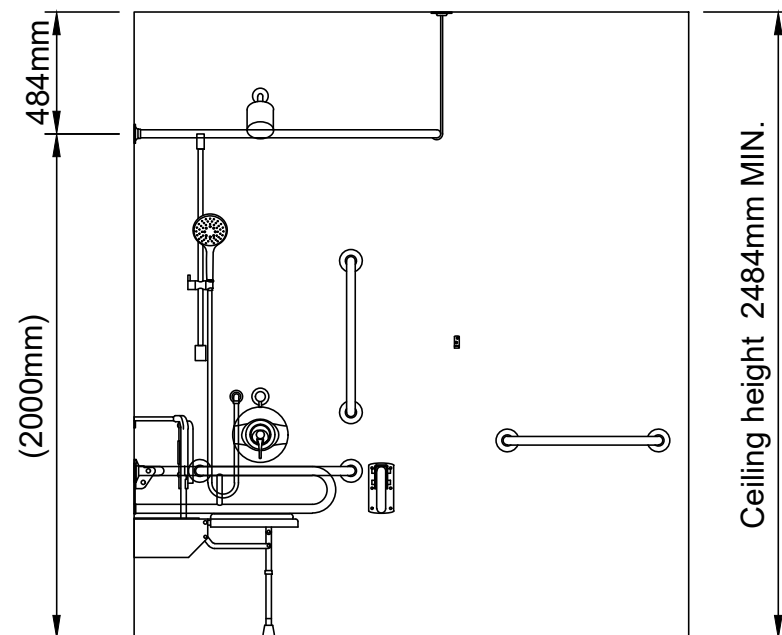

Right Hand

Left Hand

Note:
Curtains omitted
from elevation
for clarity

Ceiling height 2484mm MIN.

Note:
Curtains omitted
from elevation
for clarity

COMMERCIAL RANGE DOC M SHOWER PACK WITH SEAT, GRAB RAILS, CURTAINS AND CONCEALED SHOWER SET

Part numbers - HL1179BK-LH, HL1179BK-RH & HL1179SS-LH, HL1179SS-RH

HEALEY & LORD

www.healeyandlord.co.uk

E: sales@healeyandlord.co.uk

MAG Group Building, Vulcan Road South, Norwich, Norfolk, NR6 6AF

The information contained in this drawing is the sole property of Healey and Lord Limited. Any reproduction in part or as a whole without the written permission of Healey and Lord Limited is strictly prohibited.