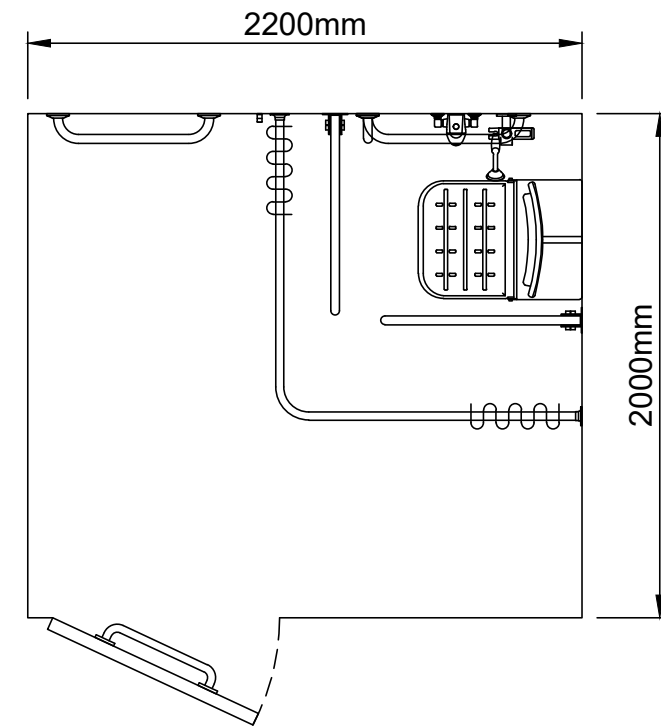

Right Hand

Left Hand

Note:  
Curtains omitted  
from elevation  
for clarity

Note:  
Curtains omitted  
from elevation  
for clarity

### COMMERCIAL RANGE DOC M SHOWER PACK WITH SEAT, GRAB RAILS, CURTAINS AND EXPOSED SHOWER SET

Part numbers - HL1180BK-LH, HL1180BK-RH & HL1180SS-LH, HL1180SS-RH