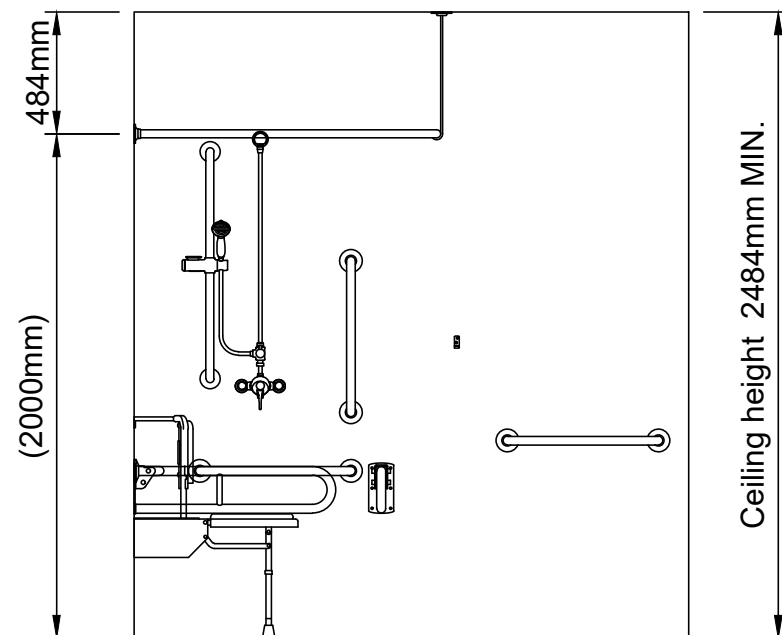

Right Hand

Left Hand

Note:  
Curtains omitted  
from elevation  
for clarity

Note:  
Curtains omitted  
from elevation  
for clarity

### COMMERCIAL RANGE DOC M SHOWER PACK WITH SEAT, GRAB RAILS, CURTAINS AND EXPOSED SHOWER SET

Part numbers - HL1180BK-LH, HL1180BK-RH & HL1180SS-LH, HL1180SS-RH