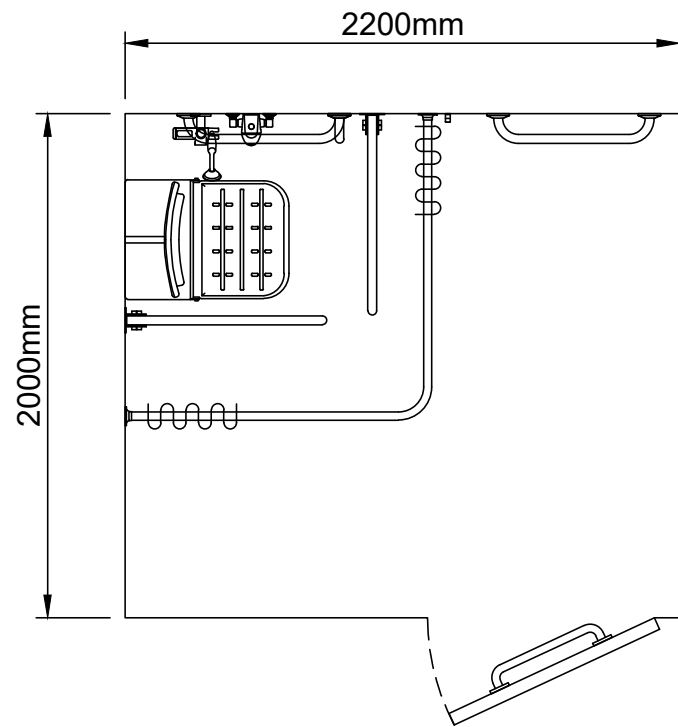

Right Hand

Left Hand

Note:  
Curtains omitted  
from elevation  
for clarity

Note:  
Curtains omitted  
from elevation  
for clarity

### COMMERCIAL RANGE DOC M SHOWER PACK WITH SEAT, GRAB RAILS, CURTAINS AND EXPOSED SHOWER SET

Part numbers - HL1180BK-LH, HL1180BK-RH & HL1180SS-LH, HL1180SS-RH