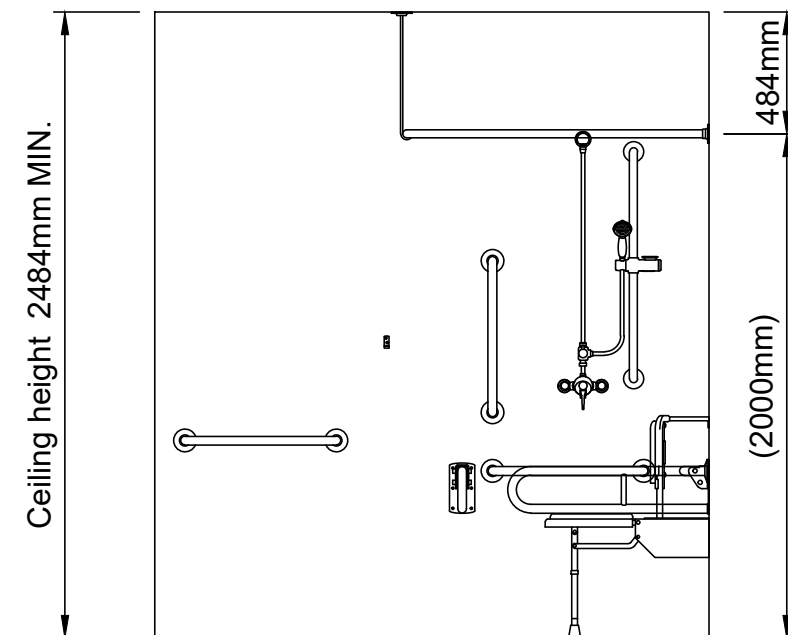

Right Hand

Left Hand

Note:  
Curtains omitted  
from elevation  
for clarity

Note:  
Curtains omitted  
from elevation  
for clarity

### COMMERCIAL RANGE DOC M SHOWER PACK WITH SEAT, GRAB RAILS, CURTAINS AND EXPOSED SHOWER SET

Part numbers - HL1180BK-LH, HL1180BK-RH & HL1180SS-LH, HL1180SS-RH