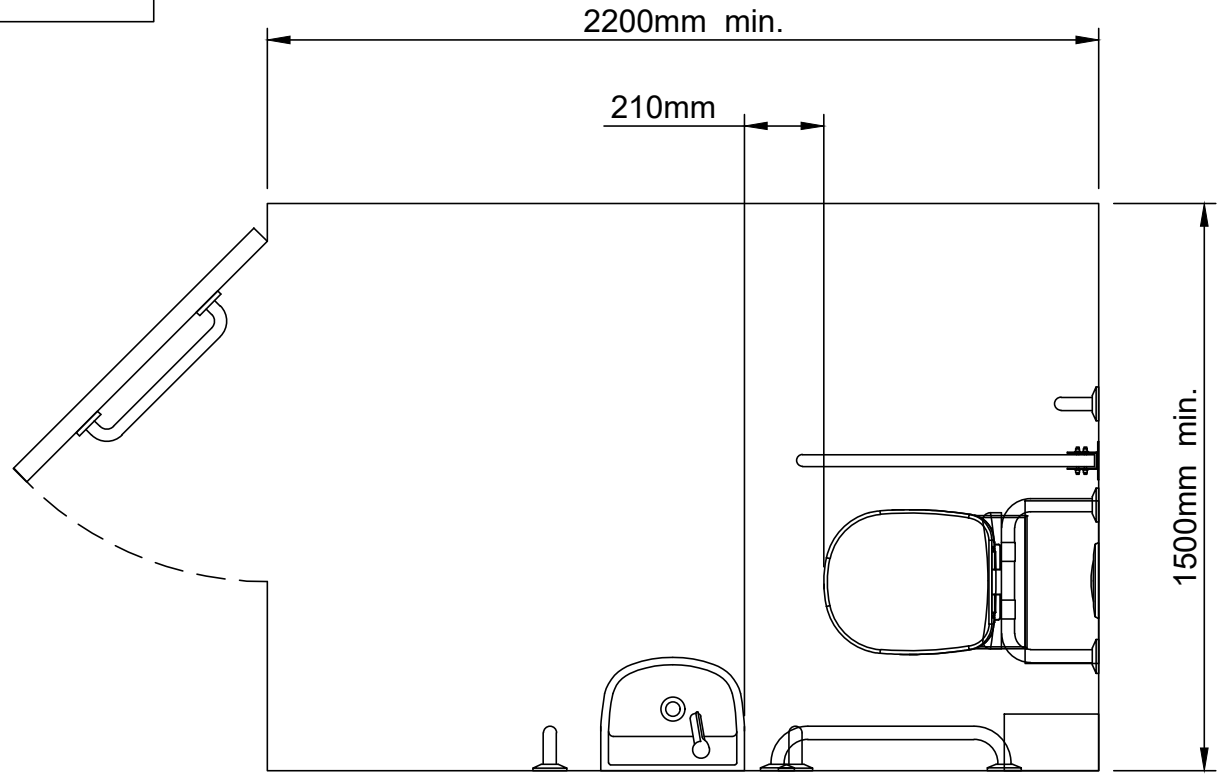

### COMMERCIAL RANGE DOC M BACK TO WALL WC PACK

Part numbers - HL1175BK-LH, HL1175BK-RH & HL1175SS-LH, HL1175SS-RH / HL1176BK-LH, HL1176BK-RH & HL1176SS-LH, HL1176SS-RH