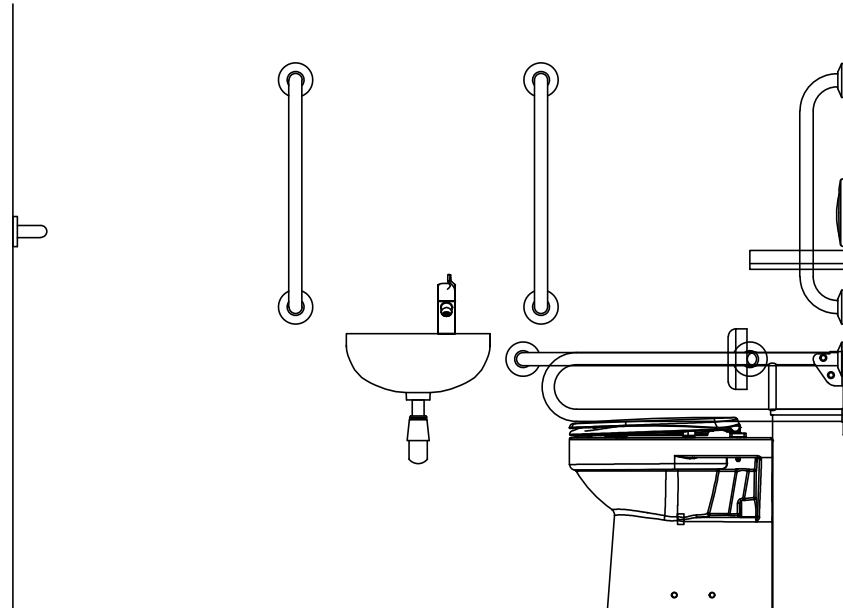

Right Hand

Left Hand

COMMERCIAL RANGE DOC M BACK TO WALL WC PACK

Part numbers - HL1175BK-LH, HL1175BK-RH & HL1175SS-LH, HL1175SS-RH / HL1176BK-LH, HL1176BK-RH & HL1176SS-LH, HL1176SS-RH

HEALEY & LORD

www.healeyandlord.co.uk

E: sales@healeyandlord.co.uk

MAG Group Building, Vulcan Road South, Norwich, Norfolk, NR6 6AF

The information contained in this drawing is the sole property of Healey and Lord Limited. Any reproduction in part or as a whole without the written permission of Healey and Lord Limited is strictly prohibited.