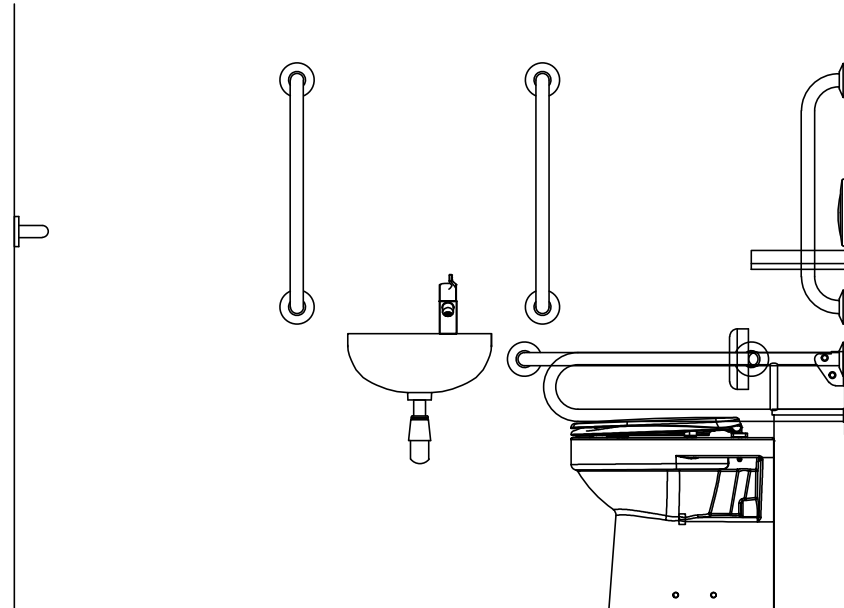

### COMMERCIAL RANGE DOC M BACK TO WALL WC PACK

Part numbers - HL1175BK-LH, HL1175BK-RH & HL1175SS-LH, HL1175SS-RH / HL1176BK-LH, HL1176BK-RH & HL1176SS-LH, HL1176SS-RH