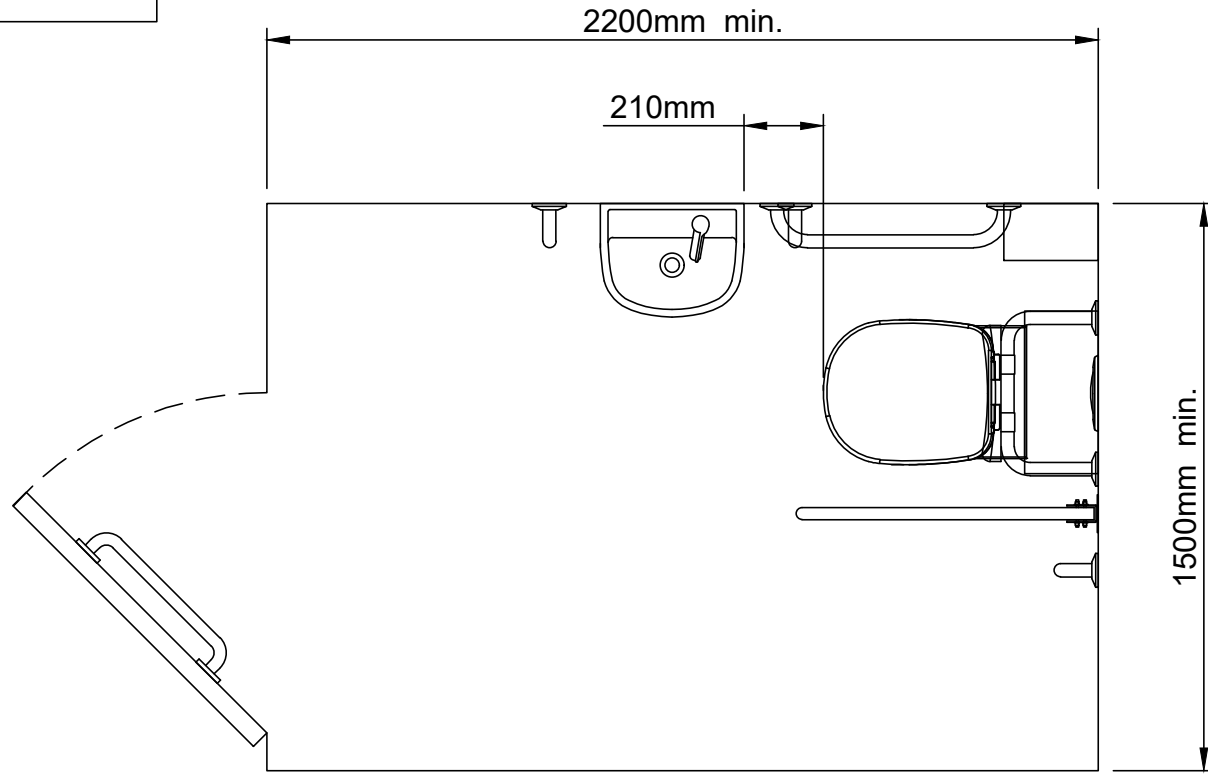

Right Hand

Left Hand

COMMERCIAL RANGE DOC M BACK TO WALL WC PACK

Part numbers - HL1175BK-LH, HL1175BK-RH & HL1175SS-LH, HL1175SS-RH / HL1176BK-LH, HL1176BK-RH & HL1176SS-LH, HL1176SS-RH

HEALEY & LORD

www.healeyandlord.co.uk

E: sales@healeyandlord.co.uk

MAG Group Building, Vulcan Road South, Norwich, Norfolk, NR6 6AF

The information contained in this drawing is the sole property of Healey and Lord Limited. Any reproduction in part or as a whole without the written permission of Healey and Lord Limited is strictly prohibited.