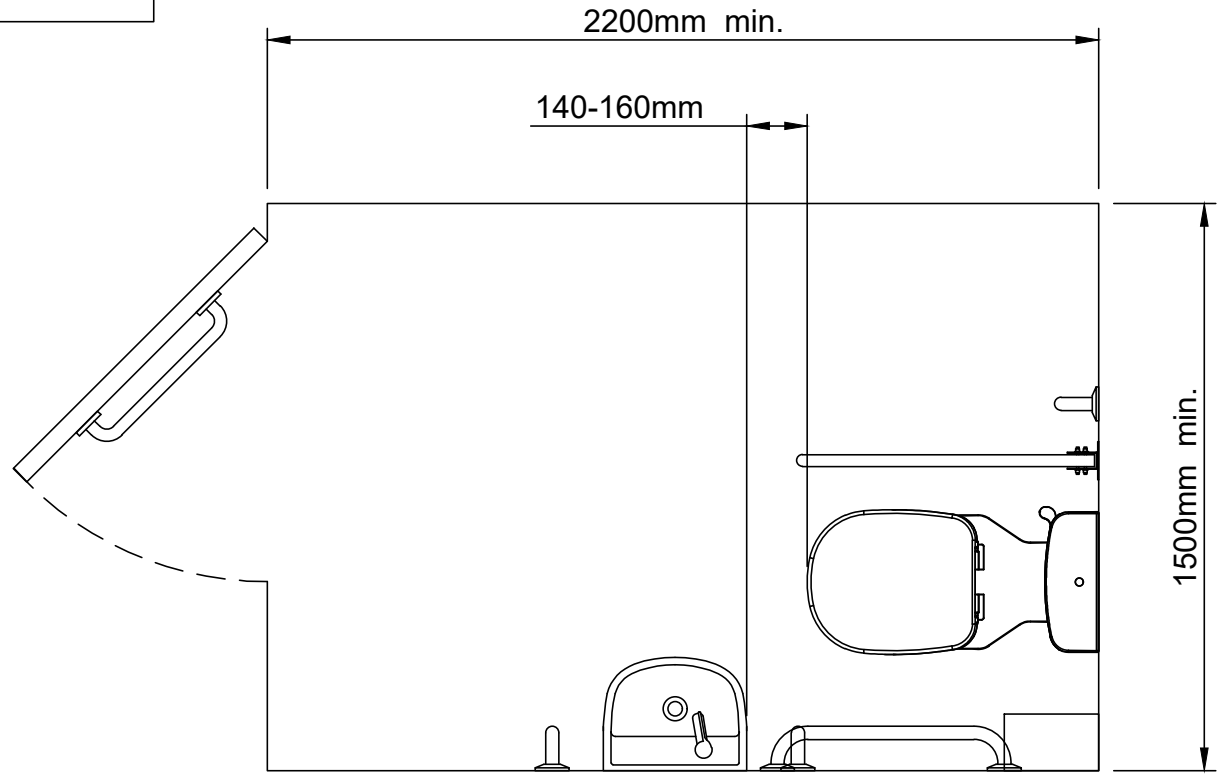

Right Hand

Left Hand

COMMERCIAL RANGE DOC M CLOSE COUPLED WC PACK

Part numbers - HL1171BK-LH, HL1171BK-RH & HL1171SS-LH, HL1171SS-RH / HL1172BK-LH, HL1172BK-RH & HL1172SS-LH, HL1172SS-RH

HEALEY & LORD
www.healeyandlord.co.uk