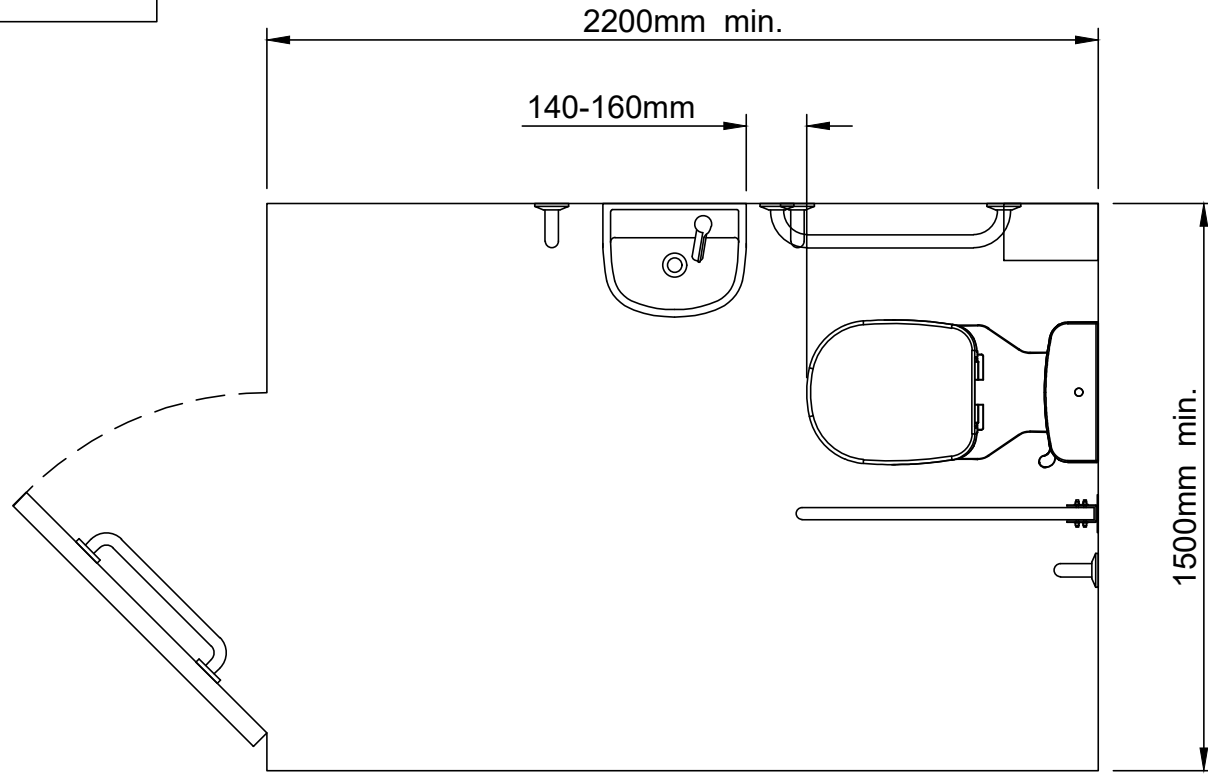

Right Hand

Left Hand

COMMERCIAL RANGE DOC M CLOSE COUPLED WC PACK

Part numbers - HL1171BK-LH, HL1171BK-RH & HL1171SS-LH, HL1171SS-RH / HL1172BK-LH, HL1172BK-RH & HL1172SS-LH, HL1172SS-RH

HEALEY & LORD
www.healeyandlord.co.uk