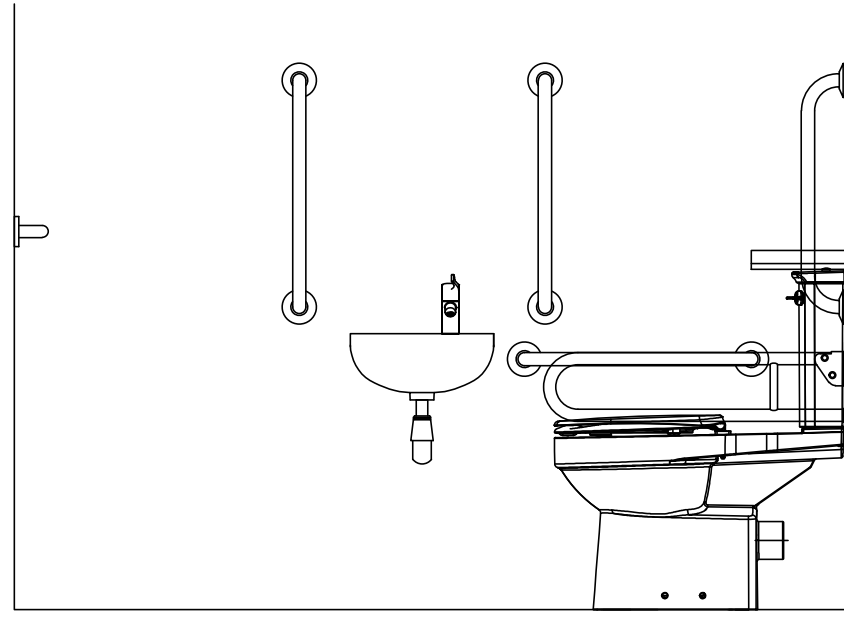

Right Hand

Left Hand

COMMERCIAL RANGE DOC M CLOSE COUPLED WC PACK

Part numbers - HL1171BK-LH, HL1171BK-RH & HL1171SS-LH, HL1171SS-RH / HL1172BK-LH, HL1172BK-RH & HL1172SS-LH, HL1172SS-RH

HEALEY & LORD
www.healeyandlord.co.uk