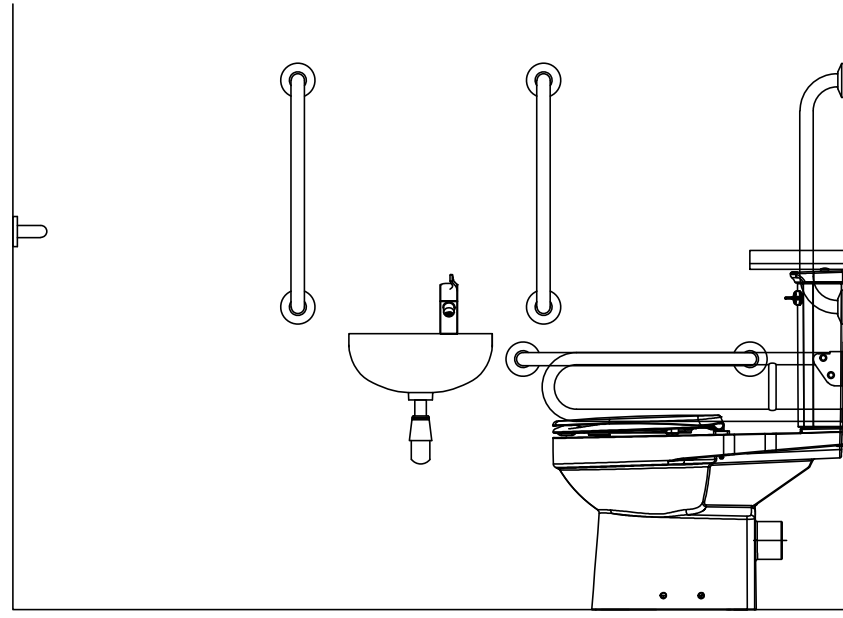

Right Hand

Left Hand

COMMERCIAL RANGE DOC M CLOSE COUPLED WC PACK

Part numbers - HL1171BK-LH, HL1171BK-RH & HL1171SS-LH, HL1171SS-RH / HL1172BK-LH, HL1172BK-RH & HL1172SS-LH, HL1172SS-RH

HEALEY & LORD
www.healeyandlord.co.uk