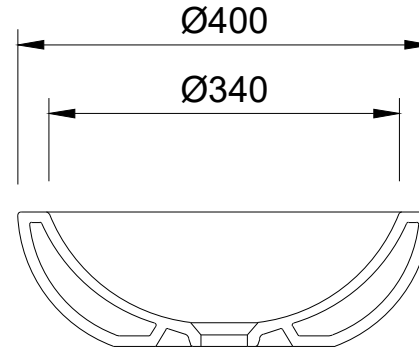

Front Elevation

Section

Plan

DO NOT SCALE DRAWING

V1	DATE	NOTES

TITLE: Healey & Lord 400mm Bowl Countertop Basin #1

DATE: 11/04/2022

PRODUCT CODE: HL5951

SCALE: NTS PAPER: A4

HEALEY & LORD

Website: www.healeyandlord.co.uk
 Tel: 01603 488709
 Email: sales@healeyandlord.co.uk
 Address: Healey & Lord, MAG Building,
 Vulcan Road South, Norwich, Norfolk, NR6 6AF