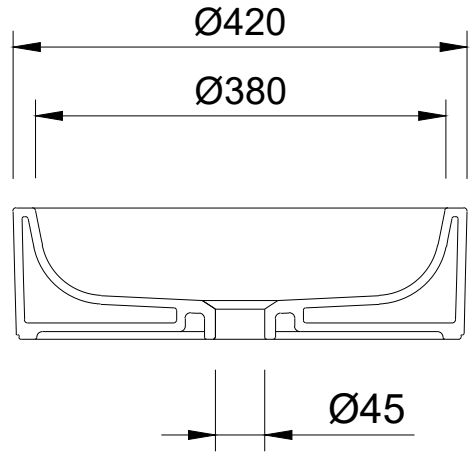

Front Elevation

Section

Plan

DO NOT SCALE DRAWING

| V1 | DATE | NOTES |
|----|------|-------|
| | | |

TITLE: Healey & Lord 420mm Round Countertop Basin #2

DATE: 11/04/2022

PRODUCT CODE: HL5952

SCALE: NTS PAPER: A4

HEALEY & LORD

Website: www.healeyandlord.co.uk
 Tel: 01603 488709
 Email: sales@healeyandlord.co.uk
 Address: Healey & Lord, MAG Building,
 Vulcan Road South, Norwich, Norfolk, NR6 6AF