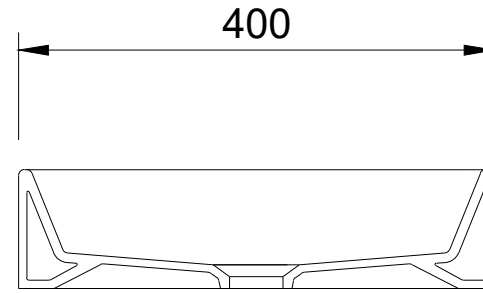

Front Elevation

Section

DO NOT SCALE DRAWING

V1	DATE	NOTES

TITLE: Healey & Lord 400 x 350mm Rectangular Countertop Basin #3

DATE: 11/04/2022

PRODUCT CODE: HL5953

SCALE: NTS PAPER: A4