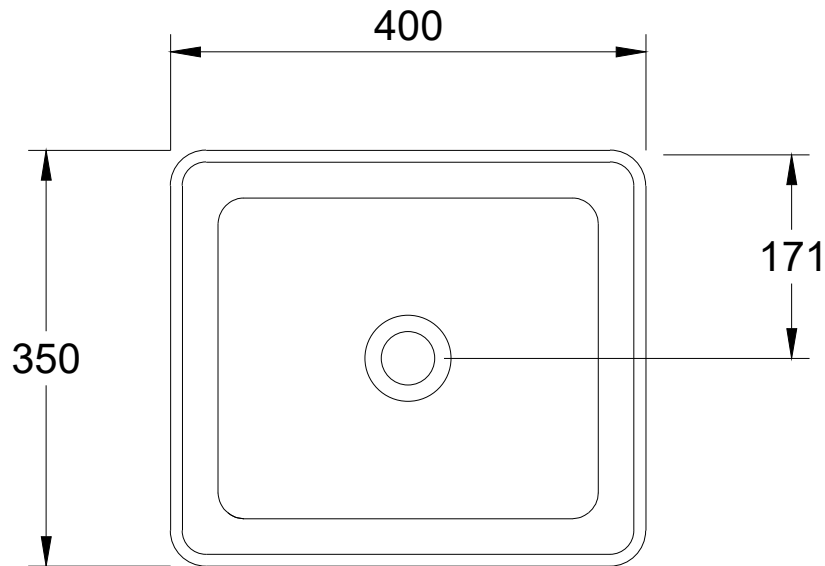

Front Elevation

Section

DO NOT SCALE DRAWING

V1	DATE	NOTES

TITLE: Healey & Lord 400 x 350mm Rectangular Countertop Basin #3

DATE: 11/04/2022

PRODUCT CODE: HL5953

SCALE: NTS PAPER: A4