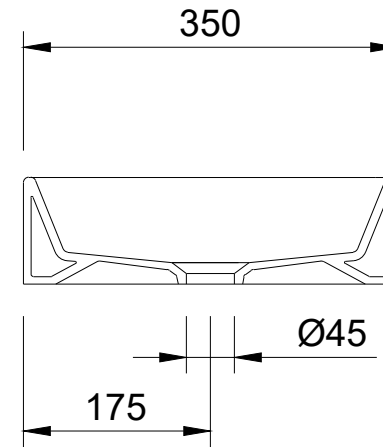

Front Elevation

Section

Plan

DO NOT SCALE DRAWING

V1	DATE	NOTES

TITLE: Healey & Lord 600 x 350mm Rectangular Countertop Basin #4

DATE: 11/04/2022

PRODUCT CODE: HL5954

SCALE: NTS PAPER: A4

HEALEY & LORD

Website: www.healeyandlord.co.uk
 Tel: 01603 488709
 Email: sales@healeyandlord.co.uk
 Address: Healey & Lord, MAG Building,
 Vulcan Road South, Norwich, Norfolk, NR6 6AF