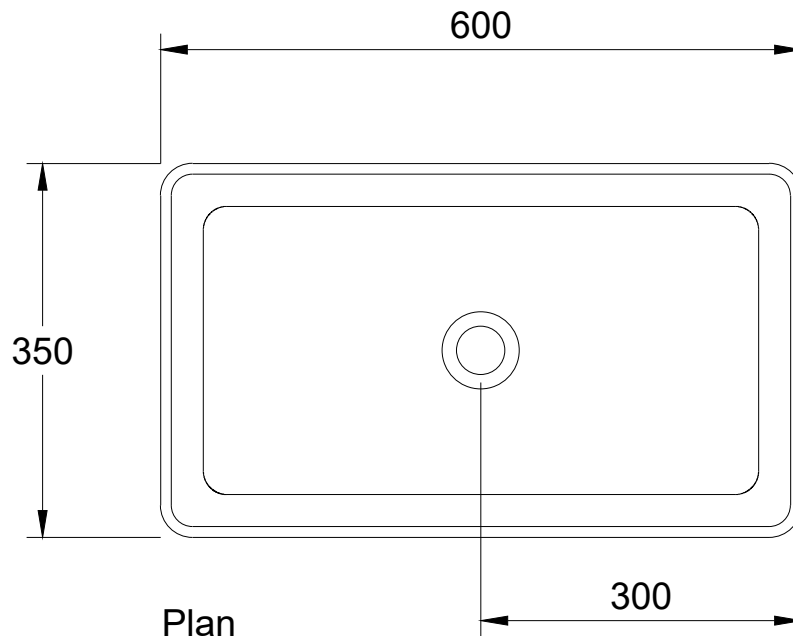

Front Elevation

Section

Plan

DO NOT SCALE DRAWING

V1	DATE	NOTES

TITLE: Healey & Lord 600 x 350mm Rectangular Countertop Basin #4

DATE: 11/04/2022

PRODUCT CODE: HL5954

SCALE: NTS PAPER: A4

HEALEY & LORD

Website: www.healeyandlord.co.uk
 Tel: 01603 488709
 Email: sales@healeyandlord.co.uk
 Address: Healey & Lord, MAG Building,
 Vulcan Road South, Norwich, Norfolk, NR6 6AF