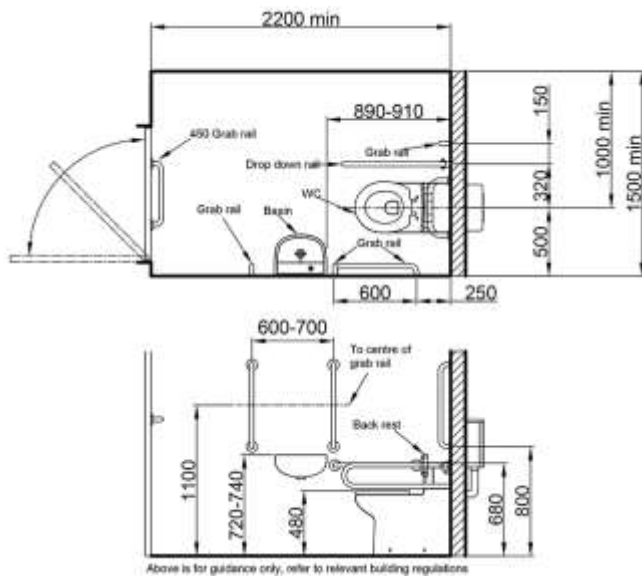

## MODERN DOC M BACK TO WALL DISABLED TOILET PACK – MANUAL CONTROLS

DTUK12xx / DTUK14xx / DTUK17xx / DTUK18xx  
HL218xx / HL219xx

Modern back to wall Doc M disabled toilet pack with manual tap and flush controls. Includes 5x 620mm rails, white backrest and 800mm support arm. This pack is also available with an optional corner colostomy shelf in a matching finish and is also available in a close coupled and wall hung installation type.

### SPECIFICATION

- Back to Wall toilet pan
- Concealed cistern with push button flush plate
- White plastic toilet seat ring
- White back rest cushion on matching rail
- Ceramic washbasin with bottle trap
- Monobloc lever basin mixer tap with built-in TMV3 valve
- 5x 620mm grab rails
- 1x 800mm hinged support arm
- **1 Year Warranty**