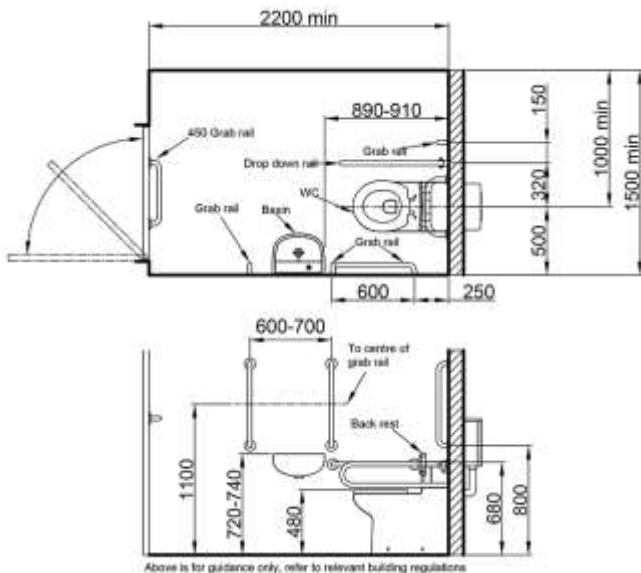

HEALEY & LORD

MODERN DOC M BACK TO WALL DISABLED TOILET PACK – NO TOUCH CONTROLS

DTUK12xx / DTUK14xx / DTUK17xx / DTUK18xx
HL218xx / HL219xx

Modern back to wall Doc M disabled toilet pack with no-touch infrared tap and flush controls. Includes 5x 620mm rails, white backrest and 800mm support arm. This pack is also available with an optional corner colostomy shelf in a matching finish and is also available in a close coupled and wall hung installation type.

Need more information?

Call us on **01603 488709** or
e-mail us at **sales@healeyandlord.co.uk**

SPECIFICATION

- Close coupled toilet pan and cistern
- Cistern fittings with no-touch infrared sensor flush
- White plastic toilet seat ring
- White back rest cushion on matching rail
- Ceramic washbasin with bottle trap
- Monobloc no-touch infrared sensor basin mixer tap
- 5x 620mm grab rails
- 1x 800mm hinged support arm
- **1 Year Warranty**