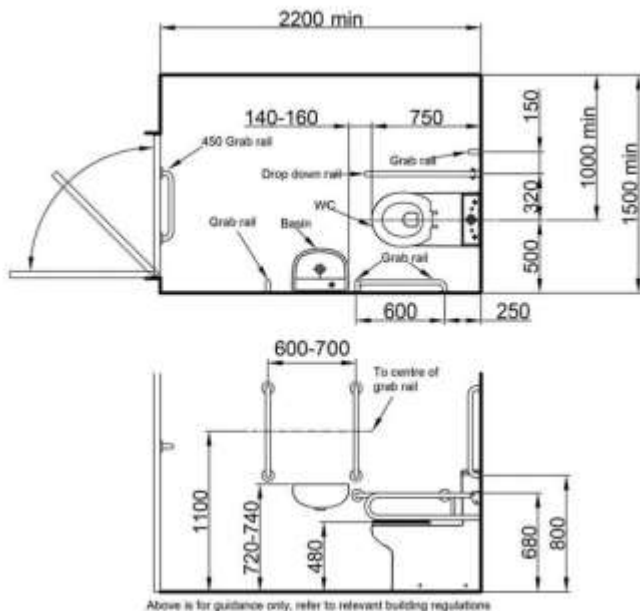

HEALEY & LORD

MODERN DOC M CLOSE COUPLED DISABLED TOILET PACK – MANUAL CONTROLS

DTUK12xx / DTUK14xx / DTUK17xx / DTUK18xx
HL218x / HL219x

Modern close coupled Doc M disabled toilet pack with manual tap and flush controls. Includes 5x 620mm rails and 800mm support arm. This pack is also available with an optional corner colostomy shelf in a matching finish and is also available in a back to wall and wall hung installation type.

Need more information?

Call us on **01603 488709** or
e-mail us at **sales@healeyandlord.co.uk**

SPECIFICATION

- Close coupled toilet pan and cistern
- Cistern fittings with push button flush
- White plastic toilet seat ring
- Ceramic washbasin with bottle trap
- Monobloc lever basin mixer tap with built-in TMV3 valve
- 5x 620mm grab rails
- 1x 800mm hinged support arm
- **1 Year Warranty**