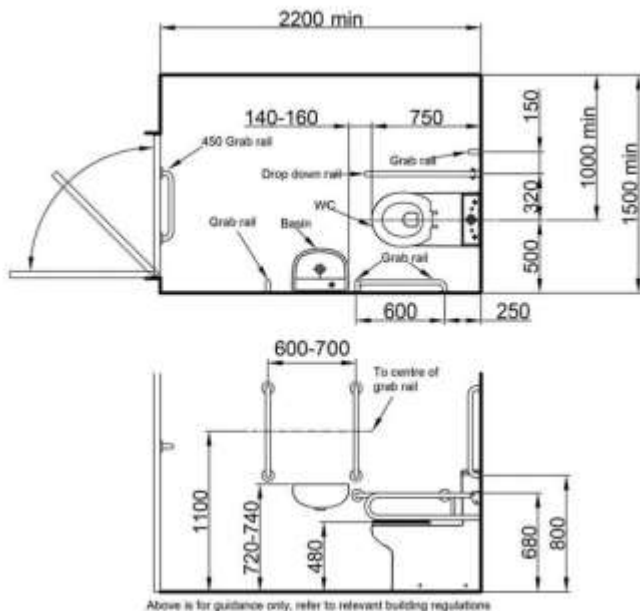

HEALEY & LORD

MODERN DOC M CLOSE COUPLED DISABLED TOILET PACK – NO TOUCH CONTROLS

DTUK12xx / DTUK14xx / DTUK17xx / DTUK18xx
HL218x / HL219x

Modern close coupled Doc M disabled toilet pack with no-touch infrared tap and flush controls. Includes 5x 620mm rails and 800mm support arm. This pack is also available with an optional corner colostomy shelf in a matching finish and is also available in a back to wall and wall hung installation type.

Need more information?

Call us on **01603 488709** or
e-mail us at **sales@healeyandlord.co.uk**

SPECIFICATION

- Close coupled toilet pan and cistern
- Cistern fittings with no-touch infrared sensor flush
- White plastic toilet seat ring
- Ceramic washbasin with bottle trap
- Monobloc no-touch infrared sensor basin mixer tap
- 5x 620mm grab rails
- 1x 800mm hinged support arm
- **1 Year Warranty**