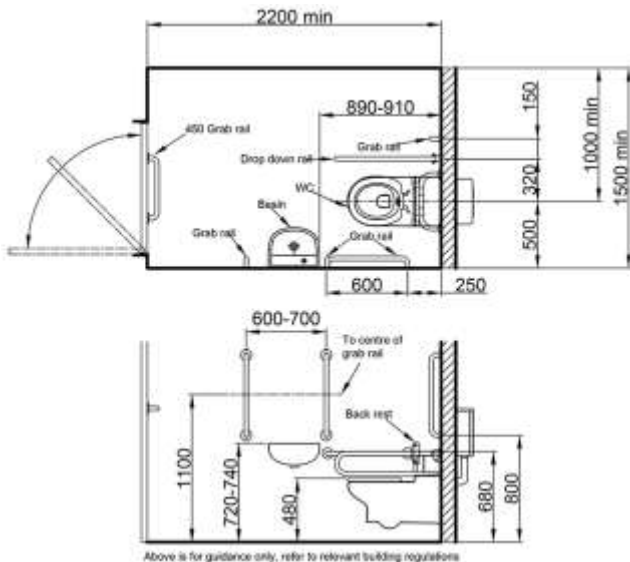

HEALEY & LORD

MODERN DOC M WALL HUNG DISABLED TOILET PACK – MANUAL CONTROLS

DTUK12xx / DTUK14xx / DTUK17xx / DTUK18xx
HL218xx / HL219xx

Modern wall hung Doc M disabled toilet pack with manual tap and flush controls. Includes 5x 620mm rails, white backrest and 800mm support arm. This pack is also available with an optional corner colostomy shelf in a matching finish and is also available in a close coupled and back to wall installation type.

Need more information?

Call us on **01603 488709** or
e-mail us at **sales@healeyandlord.co.uk**

SPECIFICATION

- Wall Hung toilet pan with in-wall support frame
- Concealed cistern with push button flush plate
- White plastic toilet seat ring
- White back rest cushion on matching rail
- Ceramic washbasin with bottle trap
- Monobloc lever basin mixer tap with built -in TMV3 valve
- 5x 620mm grab rails
- 1x 800mm hinged support arm
- **1 Year Warranty**