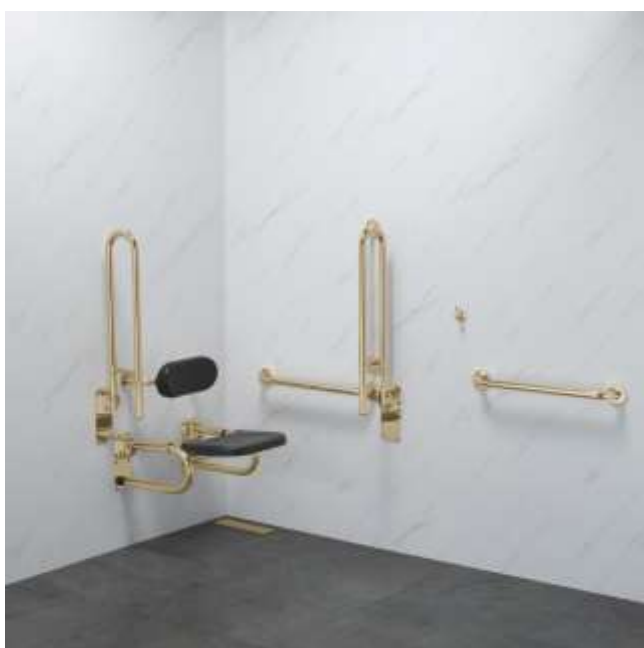

## CLASSIC DOC M / DDA SHOWER PACK

DTUK7018xx / DTUK7019xx - HL2218xx / HL2219xx

Classic Doc M / DDA shower grab rail and shower seat pack with concealed fixings, in a chrome, polished nickel or polished brass finish.

This Doc M compliant grab rail kit includes a 650x400mm folding shower seat, 3 x 600mm grab rails and 2 x 800mm drop-down arms with a lift and lock folding mechanism and 1 x robe hook. This classic shower kit provides a traditional look and feel while maintaining functionality and Doc M DDA compliance when used in conjunction with suitable curtains, TMV3 shower valve and head(s).

### SPECIFICATION

- 3x 600mm / 23.5" grab rails
- 2x 765mm / 30" hinged drop-down arm
- 1x 650x400mm folding shower seat
- 1x 375mm / 14.5" back rest rail
- 1x White/Black clip-on cushion
- 1x robe hook
- Dimensions (W x D x H)
- Grab Rail - 600 x 95 x 35mm
- Drop-Down Arm - 38 x 765 x 205mm
- Back Rest Rail - 400 x 274 x 160mm
- Shower Seat - 540 x 650 x 250mm