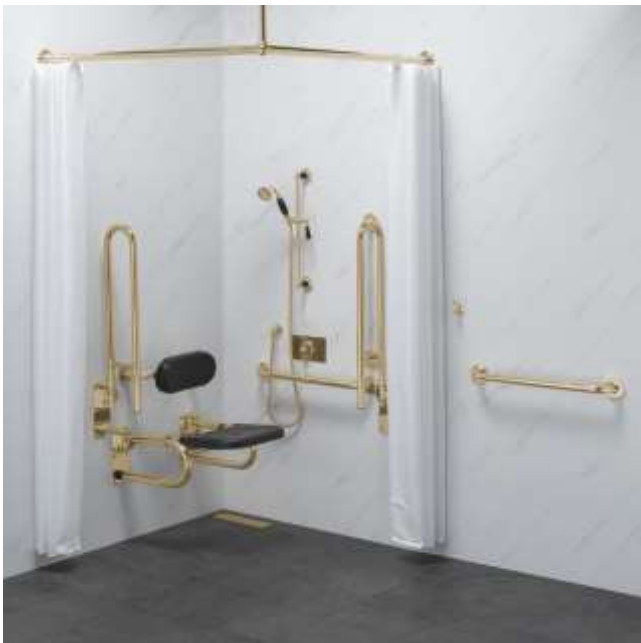

## CLASSIC DOC M / DDA SHOWER PACK WITH ADJUSTABLE SHOWER HEAD & CURTAINS & RAIL

DTUK7024xx / DTUK7025xx - HL2224xx / HL2225xx

Classic Doc M / DDA shower grab rail and shower seat pack with concealed fixings, in a chrome, polished nickel or polished brass finish.

This Doc M compliant grab rail kit includes a 650x400mm folding shower seat, 3 x 600mm grab rails and 2 x 800mm drop-down arms with a lift and lock folding mechanism, a TMV3 Shower Valve with adjustable shower head and luxury curtains with rail and 1 x robe hook.

### SPECIFICATION

- 3x 600mm / 23.5" grab rails
- 2x 765mm / 30" hinged drop-down arm
- 1x 650x400mm folding shower seat
- 1x 375mm / 14.5" back rest rail
- 1x White/Black clip-on cushion
- 1x Chrome curtain rail
- 2x Luxury curtains (2m drop)
- 1x TMV3 Shower Valve & Adjustable Shower
- 1x robe hook
- Dimensions (W x D x H)
- Grab Rail - 600 x 95 x 35mm
- Drop-Down Arm - 38 x 765 x 205mm
- Back Rest Rail - 400 x 274 x 160mm
- Shower Seat - 540 x 650 x 250mm