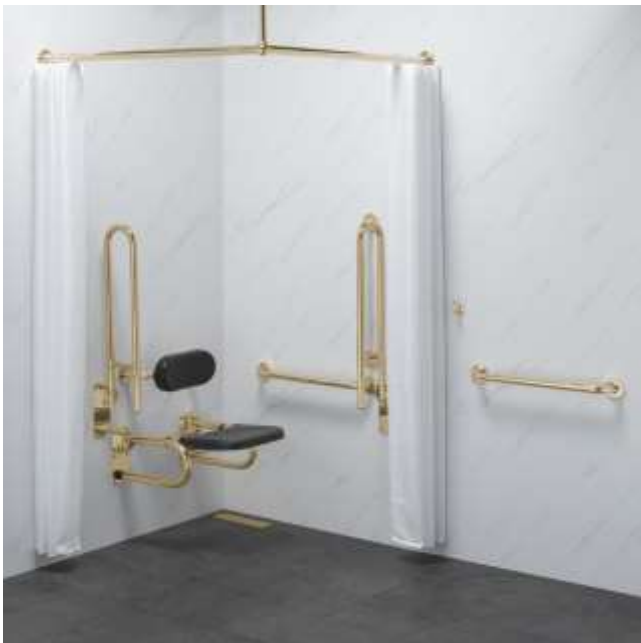

## CLASSIC DOC M / DDA SHOWER PACK WITH CURTAINS & RAIL

DTUK7020xx / DTUK7021xx - HL2220xx / HL2221xx

Classic Doc M / DDA shower grab rail and shower seat pack with concealed fixings, in a chrome, polished nickel or polished brass finish.

This Doc M compliant grab rail kit includes a 650x400mm folding shower seat, 3 x 600mm grab rails and 2 x 800mm drop-down arms with a lift and lock folding mechanism, Luxury curtains with rail and 1 x robe hook.

This classic shower kit provides a traditional look and feel while maintaining functionality and Doc M DDA compliance when used in conjunction with a TMV3 shower valve and head(s).

### SPECIFICATION

- 3x 600mm / 23.5" grab rails
- 2x 765mm / 30" hinged drop-down arm
- 1x 650x400mm folding shower seat
- 1x 375mm / 14.5" back rest rail
- 1x White/Black clip-on cushion
- 1x Chrome curtain rail
- 2x Luxury curtains (2m drop)
- 1x robe hook
- Dimensions (W x D x H)
- Grab Rail - 600 x 95 x 35mm
- Drop-Down Arm - 38 x 765 x 205mm
- Back Rest Rail - 400 x 274 x 160mm
- Shower Seat - 540 x 650 x 250mm