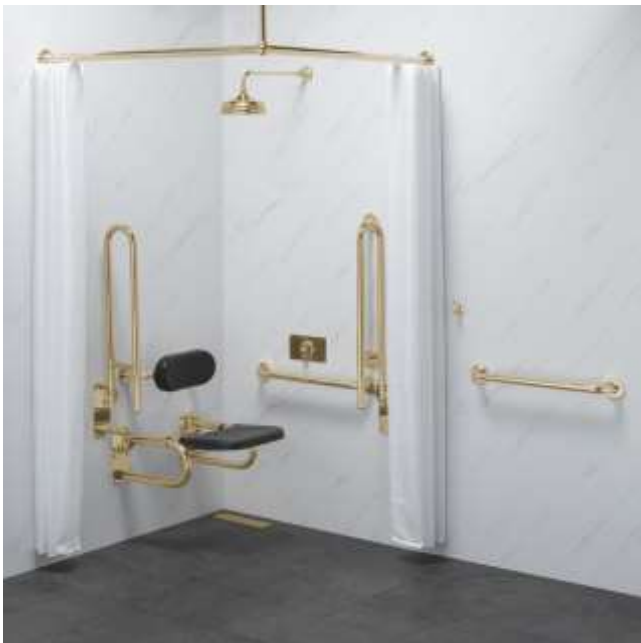

HEALEY & LORD

CLASSIC DOC M / DDA SHOWER PACK WITH FIXED SHOWER HEAD & CURTAINS & RAIL

DTUK7022xx / DTUK7023xx - HL2222xx / HL2223xx

Classic Doc M / DDA shower grab rail and shower seat pack with concealed fixings, in a chrome, polished nickel or polished brass finish.

This Doc M compliant grab rail kit includes a 650x400mm folding shower seat, 3 x 600mm grab rails and 2 x 800mm drop-down arms with a lift and lock folding mechanism, a TMV3 Shower Valve with fixed shower head and luxury curtains with rail and 1 x robe hook.

SPECIFICATION

- 3x 600mm / 23.5" grab rails
- 2x 765mm / 30" hinged drop-down arm
- 1x 650x400mm folding shower seat
- 1x 375mm / 14.5" back rest rail
- 1x White/Black clip-on cushion
- 1x Chrome curtain rail
- 2x Luxury curtains (2m drop)
- 1x TMV3 Shower Valve & Fixed Shower Head
- 1x robe hook
- Dimensions (W x D x H)
- Grab Rail - 600 x 95 x 35mm
- Drop-Down Arm - 38 x 765 x 205mm
- Back Rest Rail - 400 x 274 x 160mm
- Shower Seat - 540 x 650 x 250mm

ALSO AVAILABLE WITH

Black Backrest/Cushion White Backrest/Cushion

Left-Hand / Right-Hand installation variants

OPTIONS Metalwork & Rail Colour

Chrome CP

Polished Nickel NI

Polished Brass PB