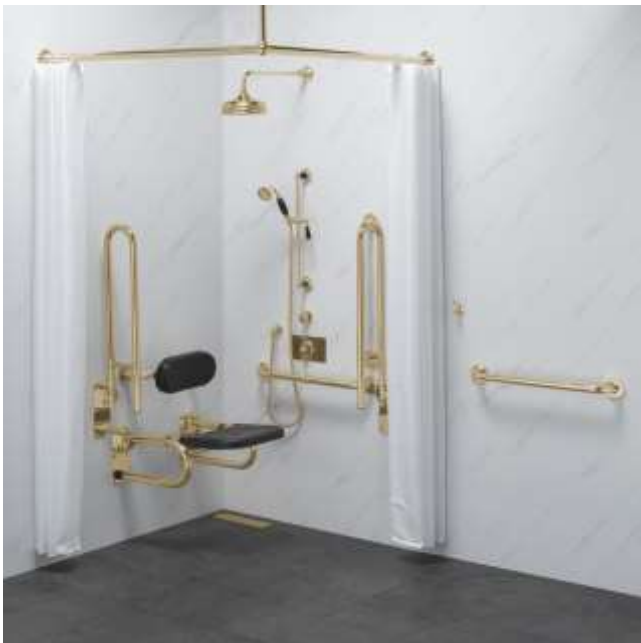

## CLASSIC DOC M / DDA SHOWER PACK WITH FIXED/ADJUSTABLE SHOWERS & CURTAINS & RAIL

DTUK7026xx / DTUK7027xx - HL2226xx / HL2227xx

Classic Doc M / DDA shower grab rail and shower seat pack with concealed fixings, in a chrome, polished nickel or polished brass finish.

This Doc M compliant grab rail kit includes a 650x400mm folding shower seat, 3 x 600mm grab rails and 2 x 800mm drop-down arms with a lift and lock folding mechanism, a TMV3 Shower Valve/diverter with both fixed and adjustable shower heads and luxury curtains with rail and 1 x robe hook.

### SPECIFICATION

- 3x 600mm / 23.5" grab rails
- 2x 765mm / 30" hinged drop-down arm
- 1x 650x400mm folding shower seat
- 1x 375mm / 14.5" back rest rail
- 1x White/Black clip-on cushion
- 1x Chrome curtain rail
- 2x Luxury curtains (2m drop)
- 1x TMV3 Shower Valve & Diverter with both Fixed/Adjustable Shower Heads
- 1x robe hook
- Dimensions (W x D x H)
- Grab Rail - 600 x 95 x 35mm
- Drop-Down Arm - 38 x 765 x 205mm
- Back Rest Rail - 400 x 274 x 160mm
- Shower Seat - 540 x 650 x 250mm