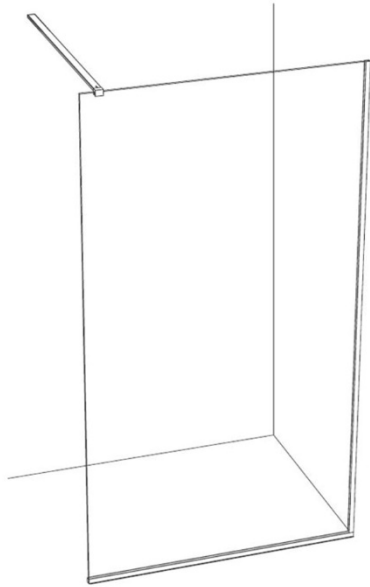

## MODERN COLLECTION WALK-IN SHOWER ENCLOSURE

HL670x

*Healey & Lord Modern Collection shower enclosures are made from premium quality 10mm glass, with an ultra clear finish as standard. The Modern shower enclosure range has been designed without brackets to give a minimalist look, with metalwork finishes that complement our Modern range of showers and accessories.*

The Healey & Lord Modern Collection walk-in shower enclosure is available in widths from 800mm to 1200mm. The enclosure includes 10mm toughened safety glass with an ultra clear finish, bracket-free aluminium mounting frame with an adjustable wall profile of 14mm, and a wall-mounted stay bar to support the panel.

This walk-in shower enclosure is available with the wall and floor-mounting frames and stay bar in a Chrome, Natural Brass or Matt Black finish to complement our Modern range of showers, and can be paired with any of our rectangular shower trays to complete your shower area.

**Dimensions:** Width x 10 x 2000 mm (W x D x H)

**Warranty:** 10 Years on Shower Enclosures – *against manufacturing defects*