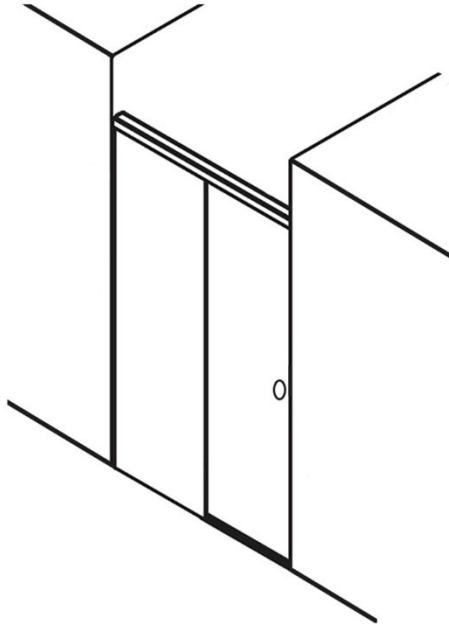

HEALEY & LORD

MODERN COLLECTION SLIDING SHOWER ENCLOSURE

HL 6 7 5 x

Healey & Lord Modern Collection shower enclosures are made from premium quality 10mm glass, with an ultra clear finish as standard. The Modern shower enclosure range has been designed without brackets to give a minimalist look, with metalwork finishes that complement our Modern range of showers and accessories.

The Healey & Lord Modern Collection sliding shower enclosure is available in widths from 1200mm to 1700mm. The enclosure includes 10mm toughened safety glass with an ultra clear finish, bracket-free aluminium mounting frame, and a 50mm adjustable door panel with circular hole handle.

This recessed shower enclosure is available with the wall, floor and door-mounting frames in a Natural Brass or Matt Black finish to complement our Modern range of showers, and can be paired with any of our rectangular shower trays to complete your shower area – the shower tray width selected must match the enclosure width selected for correct installation.

Dimensions: Width x 10 x 2000 mm (W x D x H)

Warranty: 10 Years on Shower Enclosures – *against manufacturing defects*

OPTIONS

PANEL WIDTH

1200mm	1400mm	1500mm	1600mm	1700mm
HL6752	HL6754	HL6755	HL6756	HL6757