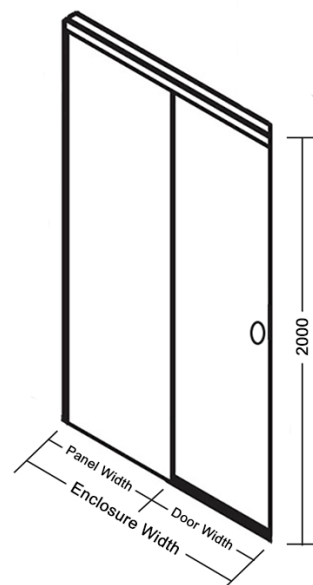

The Healey & Lord Modern Collection sliding shower enclosure is available in widths from 1200mm to 1700mm. The enclosure includes 10mm toughened safety glass with an ultra clear finish, bracket-free aluminium mounting frame, and a 50mm adjustable door panel with circular hole handle.

This recessed shower enclosure is available with the wall, floor and door-mounting frames in a Natural Brass or Matt Black finish to complement our Modern range of showers, and can be paired with any of our rectangular shower trays to complete your shower area – the shower tray width selected must match the enclosure width selected for correct installation.

Dimensions: Width x 10 x 2000 mm (W x D x H)

Warranty: 10 Years on Shower Enclosures – *against manufacturing defects*

OPTIONS

PANEL WIDTH

1200mm	1400mm	1500mm	1600mm	1700mm
HL6752	HL6754	HL6755	HL6756	HL6757

ENCLOSURE ORIENTATION

LEFT HAND

RIGHT HAND

METAL FINISH

NATURAL
BRASS
NB

MATT
BLACK
BK

Need more information?

Call us on **01603 488709** or
e-mail us at sales@healeyandlord.co.uk