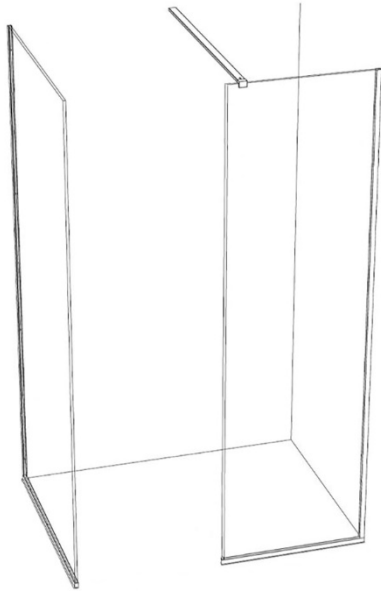

### WALK-IN SHOWER ENCLOSURE WITH RETURN PANEL

HL67xx

*Healey & Lord Modern Collection shower enclosures are made from premium quality 10mm glass, with an ultra clear finish as standard. The Modern shower enclosure range has been designed without brackets to give a minimalist look, with metalwork finishes that complement our Modern range of showers and accessories.*

The Healey & Lord Modern Collection walk-in shower enclosure with return panel is available in widths from 800mm to 1200mm, with a return panel width of either 800mm or 900mm. The enclosure includes 10mm toughened safety glass with an ultra clear finish, bracket-free aluminium mounting frame with an adjustable wall profile of 14mm, and a wall-mounted stay bar to support the main panel.

This walk-in shower enclosure is available with the wall and floor-mounting frames and stay bar in a Chrome, Natural Brass or Matt Black finish to complement our Modern range of showers, and can be paired with any of our rectangular shower trays to complete your shower area – we recommend purchasing a shower tray with a matching depth to the Return Panel Width selected.

##### PANEL WIDTH

x = Return Panel Width

|        |        |        |        |        |
|--------|--------|--------|--------|--------|
| 800mm  | 900mm  | 1000mm | 1100mm | 1200mm |
| HL67x1 | HL67x2 | HL67x3 | HL67x4 | HL67x5 |