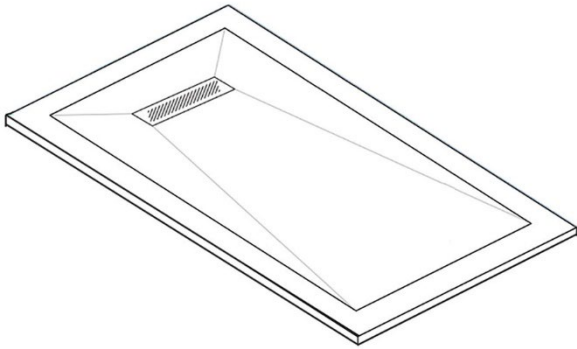

HEALEY & LORD

RECTANGULAR SHOWER TRAY WITH END LINEAR WASTE

HL68xxL

Healey & Lord shower trays are made in the UK from high quality stone resin, with a smart water technology design that improves water drainage while maintaining a flat look. Our range of shower trays have been designed for installation with both our Classic and Modern shower enclosures.

Healey & Lord shower trays are available in sizes from 1200mm to 1700mm wide by 800mm or 900mm deep, with a 25mm ultra-low profile height. The tray has an end linear waste outlet with a dedicated vortex waste unit and smart water technology that improves water drainage.

Each shower tray is available with a load-bearing waste cover, available in a Stainless Steel, Brushed Brass, Matt Black or White finish to complement both Classic and Modern Collection shower enclosure finishes.

Dimensions: Width x Depth x 25 mm (W x D x H)

Warranty: 10 Years on Shower Trays - against manufacturing defects

OPTIONS

TRAY WIDTH

x = Tray Depth

1200mm	1400mm	1500mm	1600mm	1700mm
HL682xL	HL684xL	HL685xL	HL686xL	HL687xL