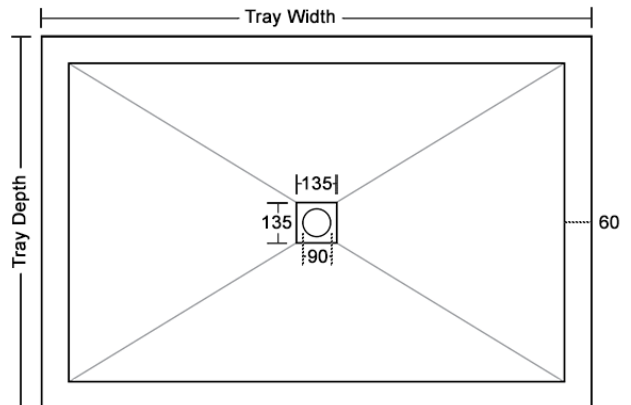

Healey & Lord shower trays are available in sizes from 1200mm to 1700mm wide by 800mm or 900mm deep, with a 25mm ultra-low profile height. The tray has a classic square central waste outlet with a dedicated vortex waste unit and smart water technology that improves water drainage.

Dimensions: Width x Depth x 25 mm (W x D x H)

Warranty: 10 Years on Shower Trays – against manufacturing defects

OPTIONS

TRAY WIDTH

x = Tray Depth

1200mm	1400mm	1500mm	1600mm	1700mm
HL682xS	HL684xS	HL685xS	HL686xS	HL687xS

TRAY DEPTH

x = Tray Width

800mm	900mm
HL68x8S	HL68x9S

WASTE FINISH

Need more information?

Call us on **01603 488709** or
e-mail us at sales@healeyandlord.co.uk

ALSO AVAILABLE WITH

END LINEAR WASTE