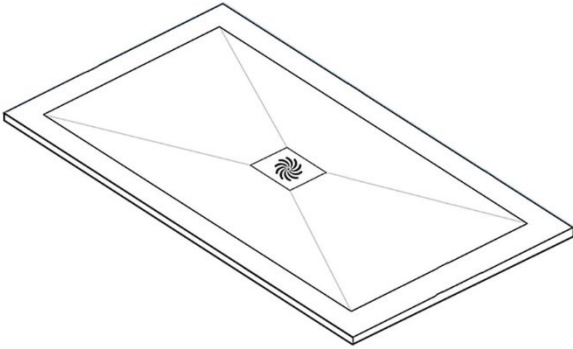

HEALEY & LORD

RECTANGULAR SHOWER TRAY WITH CENTRAL SQUARE WASTE

HL 6 8 x x S

Healey & Lord shower trays are made in the UK from high quality stone resin, with a smart water technology design that improves water drainage while maintaining a flat look. Our range of shower trays have been designed for installation with both our Classic and Modern shower enclosures.

Healey & Lord shower trays are available in sizes from 1200mm to 1700mm wide by 800mm or 900mm deep, with a 25mm ultra-low profile height. The tray has a classic square central waste outlet with a dedicated vortex waste unit and smart water technology that improves water drainage.

Each shower tray is available with a load-bearing waste cover, available in a Stainless Steel, Brushed Brass, Matt Black or White finish to complement both Classic and Modern Collection shower enclosure finishes.

Dimensions: Width x Depth x 25 mm (W x D x H)

Warranty: 10 Years on Shower Trays – against manufacturing defects

OPTIONS

TRAY WIDTH

x = Tray Depth

1200mm	1400mm	1500mm	1600mm	1700mm
HL682xS	HL684xS	HL685xS	HL686xS	HL687xS