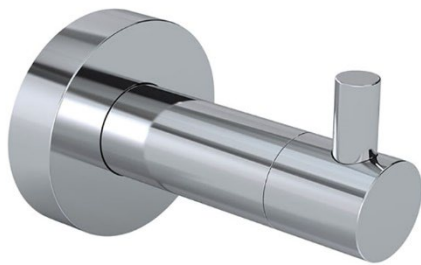

HEALEY & LORD

MODERN COLLECTION

ROBE HOOK

HL8101

Healey & Lord Modern Collection bathroom accessories are crafted to deliver a simple and stylish contemporary look, designed to co-ordinate perfectly with the Healey & Lord Modern Collection range of sanitaryware and brassware.

The Healey & Lord Modern Robe Hook has a 68mm projection, with concealed wall-mounted fixings.

This bathroom accessory is made from solid brass, with a Chrome, Natural Brass or Matt Black finish, and has been designed to complement Healey & Lord Modern Collection sanitaryware and brassware.

Dimensions: 45 x 68 x 54 mm (W x D x H)

Warranty: 10 Years on Accessories - against manufacturing defects

Need more information?

Call us on **01603 488709** or
e-mail us at **sales@healeyandlord.co.uk**

OPTIONS