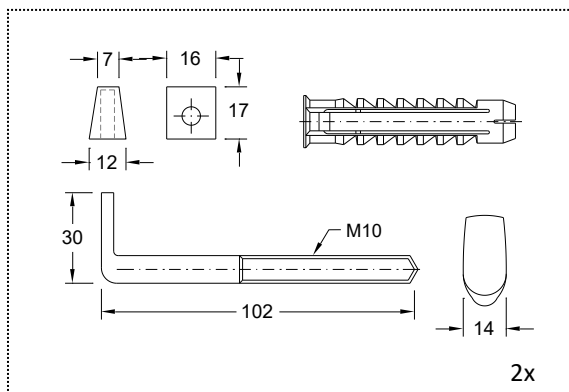

HEALEY & LORD CERAMIC URINAL DIVIDER

HL1990

INSTALLATION GUIDE

THE USE OF GLUE AND SEALS IS RECOMMENDED