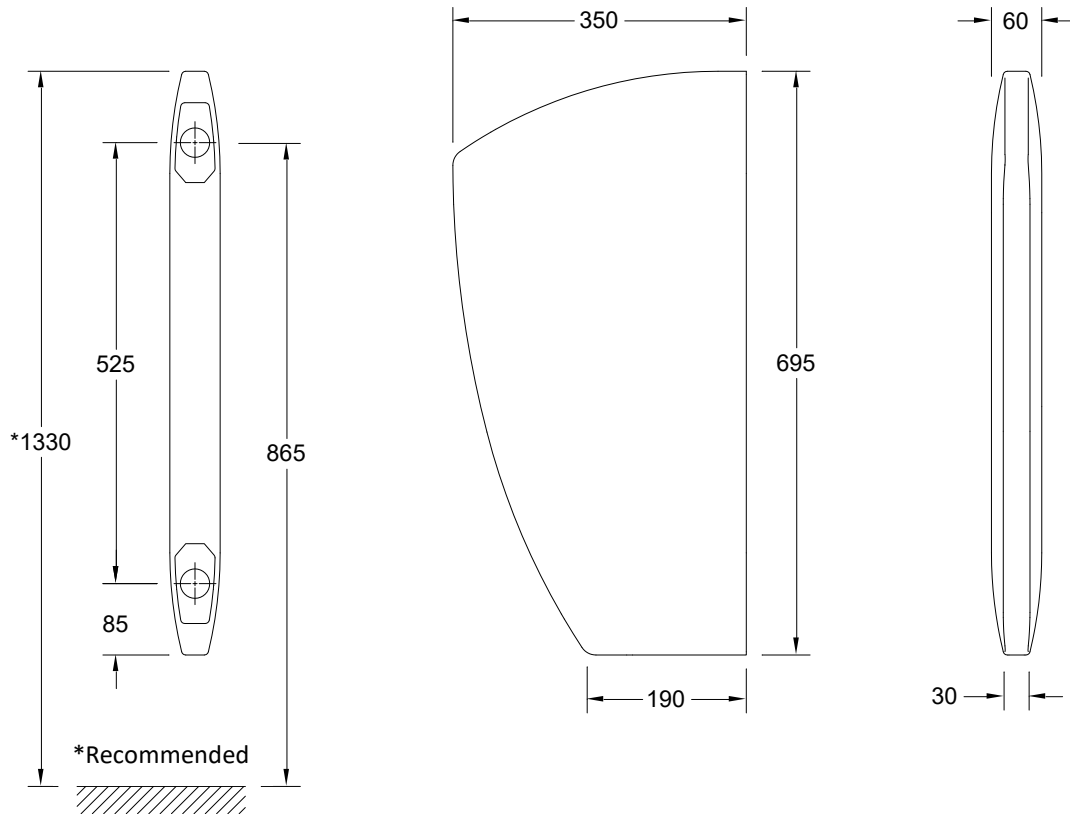

HEALEY & LORD CERAMIC URINAL DIVIDER

HL1990

INSTALLATION GUIDE

THE USE OF GLUE AND SEALS IS RECOMMENDED