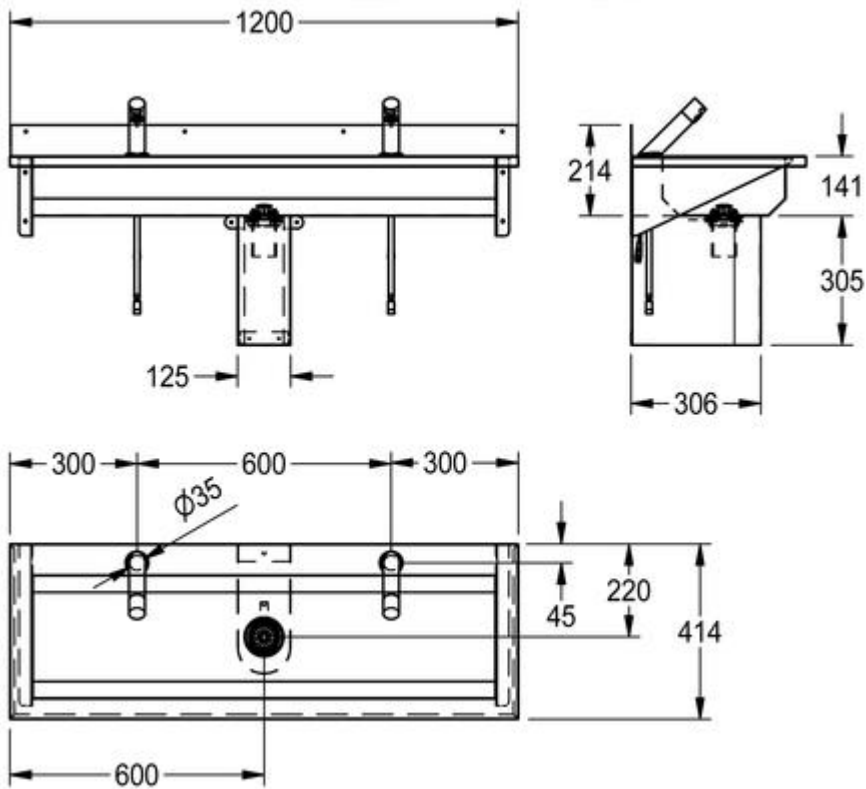

1200 Titan Tap-deck Wash Trough

1800 Titan Tap-deck Wash Trough

### 2400 Titan Tap-deck Wash Trough