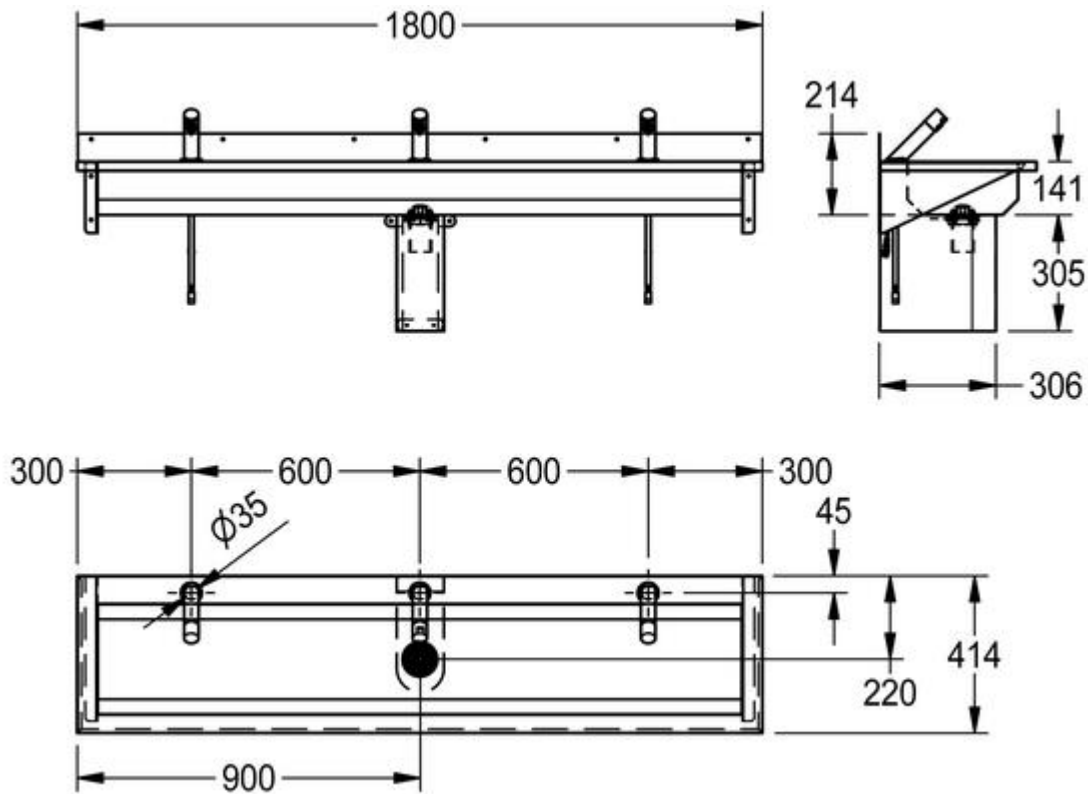

1200 Titan Tap-deck Wash Trough

1800 Titan Tap-deck Wash Trough

### 2400 Titan Tap-deck Wash Trough